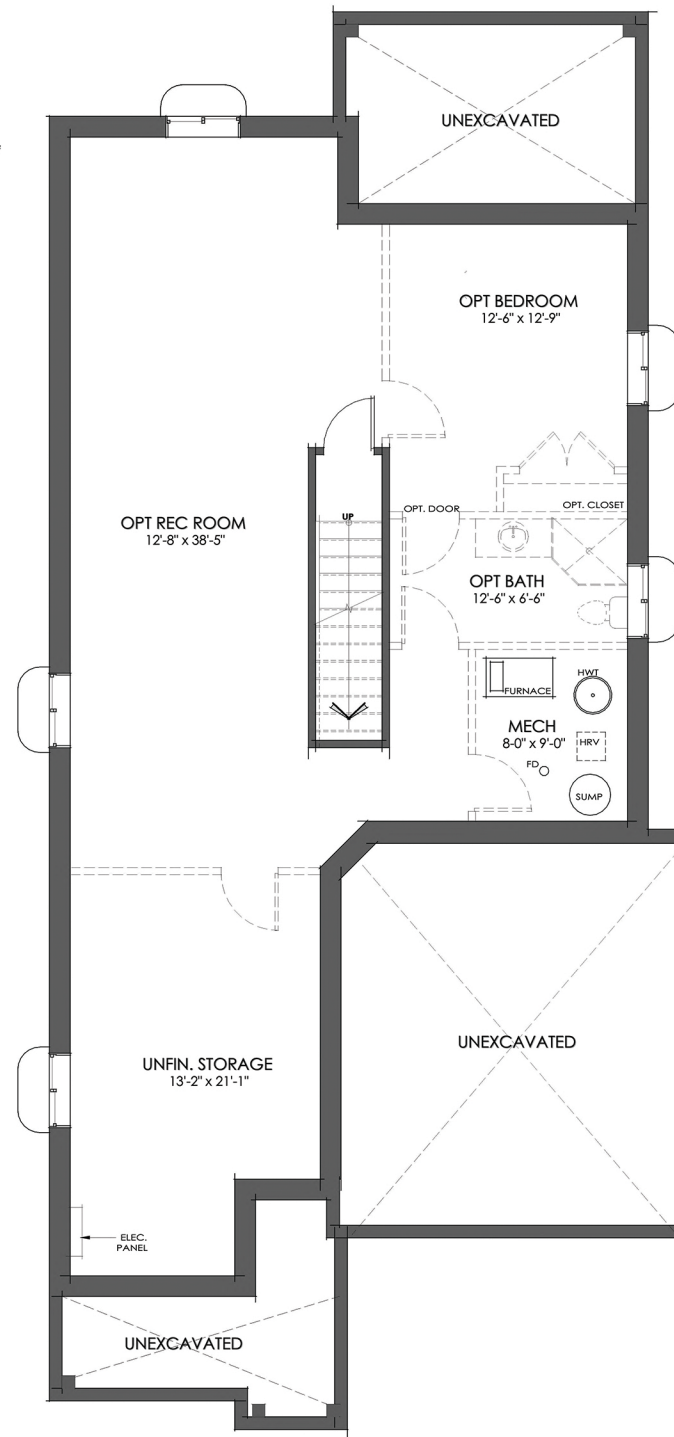

# THE TERRA

39 ft. Lot | 1479 sq.ft.

## BUNGALOW

MAIN FLOOR  
1479 sq. ft.

Specifications and plans are subject to change without notice. E. & O. E. Actual usable floor space may vary from that stated. Renderings are artist's concept and may show optional features which are not included in the base price.