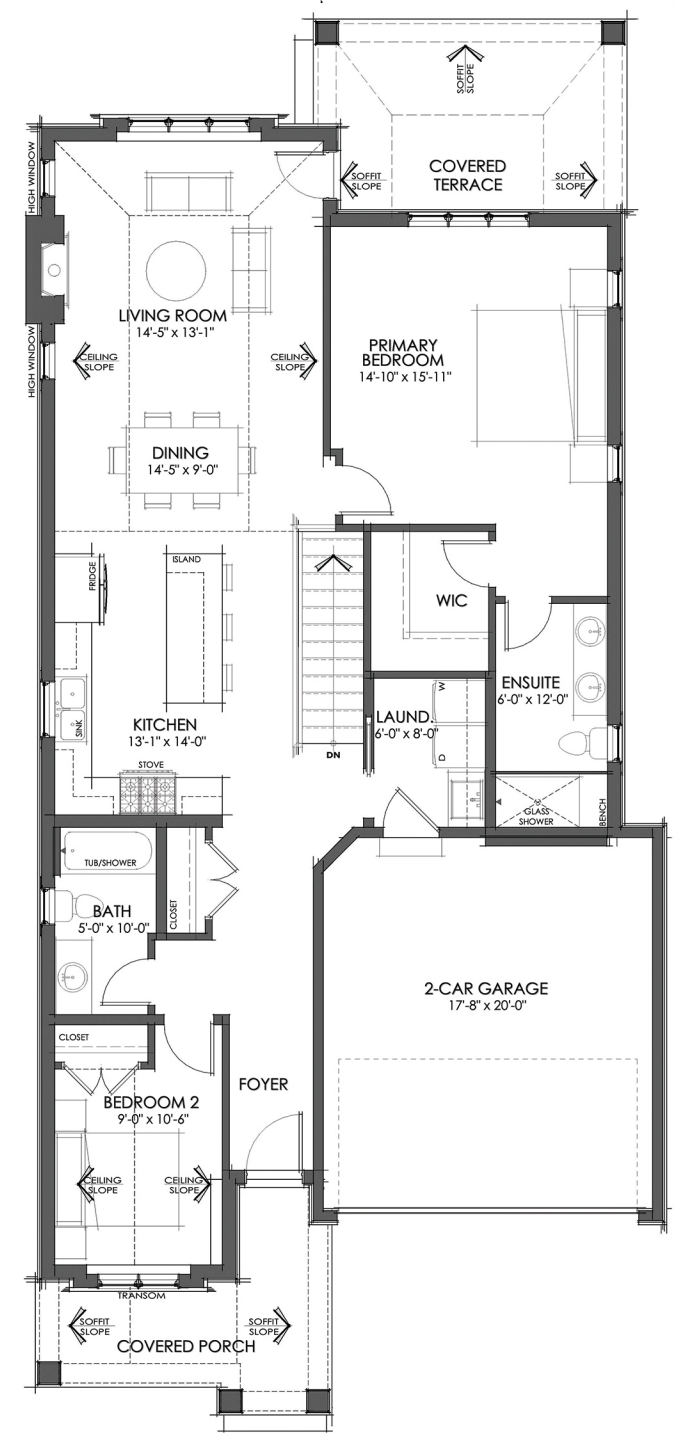

# THE TERRA

39 ft. Lot | 1479 sq.ft.

## BUNGALOW

MAIN FLOOR  
1479 sq. ft.

Specifications and plans are subject to change without notice. E. & O. E. Actual usable floor space may vary from that stated. Renderings are artist's concept and may show optional features which are not included in the base price.