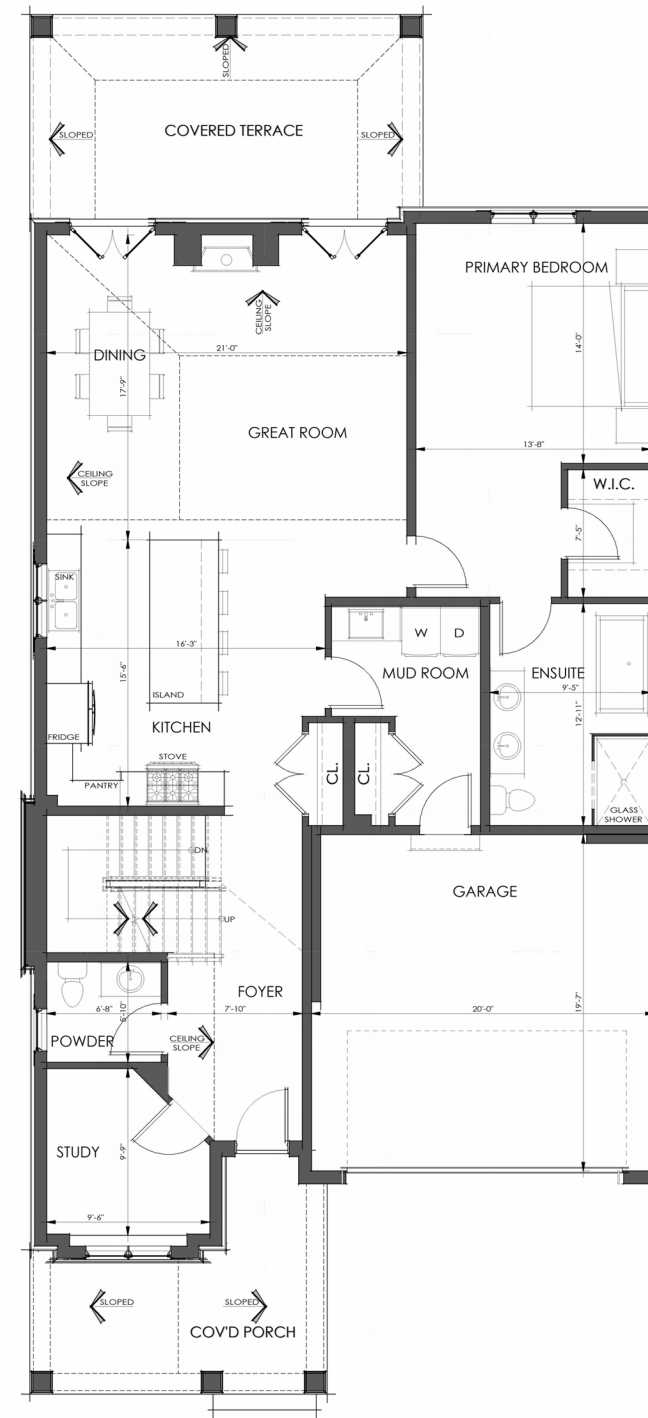

**THE
TRAMONTO**
45 ft. Lot | 2512 sq.ft.

FIRST FLOOR
1704 SQ. FT.

SECOND FLOOR
808 SQ. FT.

BUNGALOW LOFT

Specifications and plans are subject to change without notice. E. & O. E. Actual usable floor space may vary from that stated. Renderings are artist's concept and may show optional features which are not included in the base price.