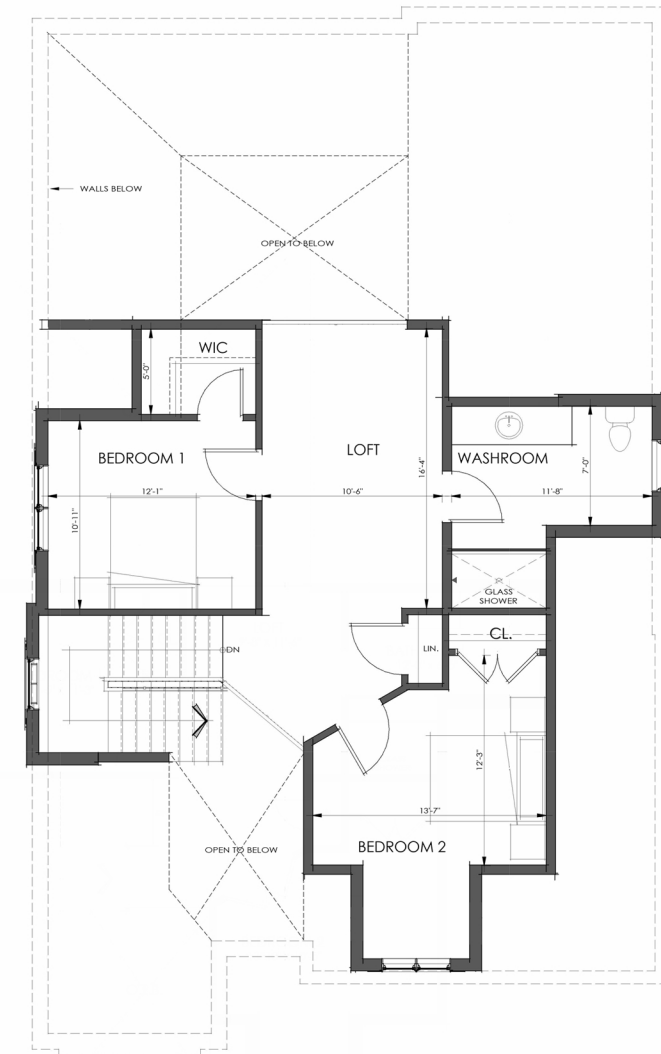

**THE
TRAMONTO**
45 ft. Lot | 2512 sq.ft.

FIRST FLOOR
1704 SQ. FT.

SECOND FLOOR
808 SQ. FT.

BUNGALOW LOFT

Specifications and plans are subject to change without notice. E. & O. E. Actual usable floor space may vary from that stated. Renderings are artist's concept and may show optional features which are not included in the base price.