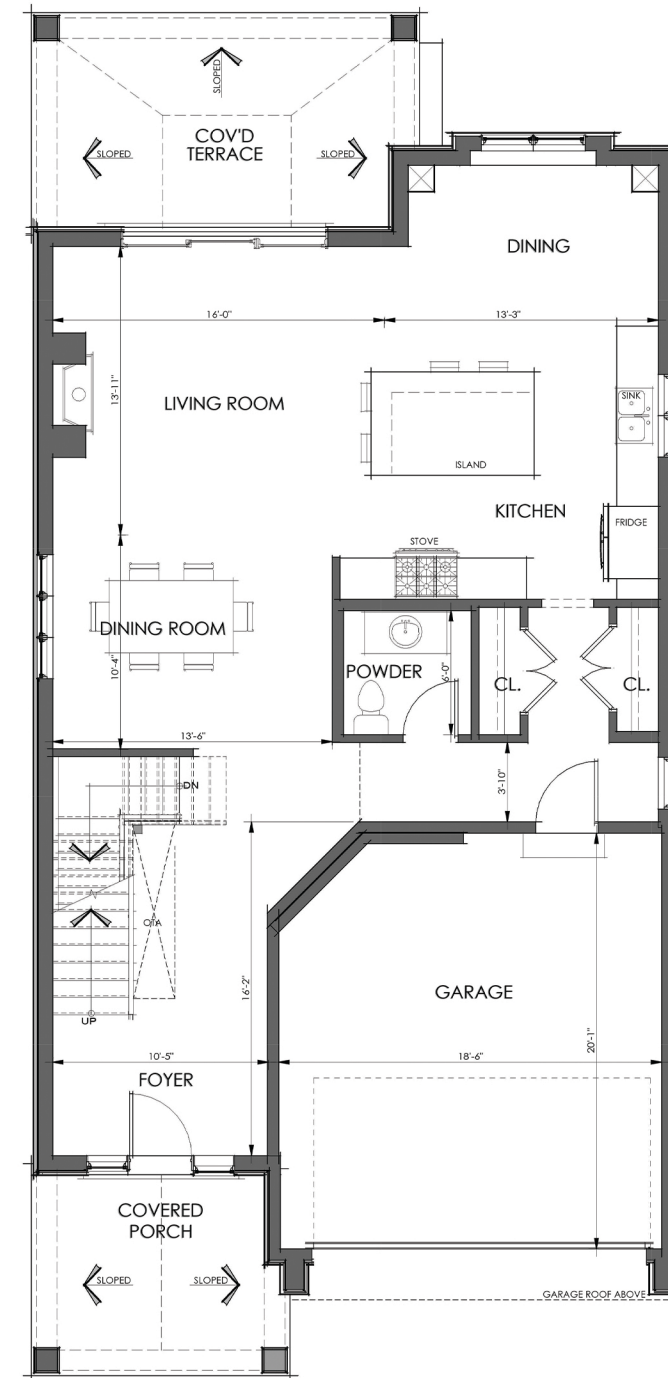

**THE
SERENO**
39 ft. Lot | 2568 sq.ft.

MAIN FLOOR
1111 sq. ft.

SECOND FLOOR
1457 sq. ft.

TWO STOREY

Specifications and plans are subject to change without notice. E. & O. E. Actual usable floor space may vary from that stated. Renderings are artist's concept and may show optional features which are not included in the base price.