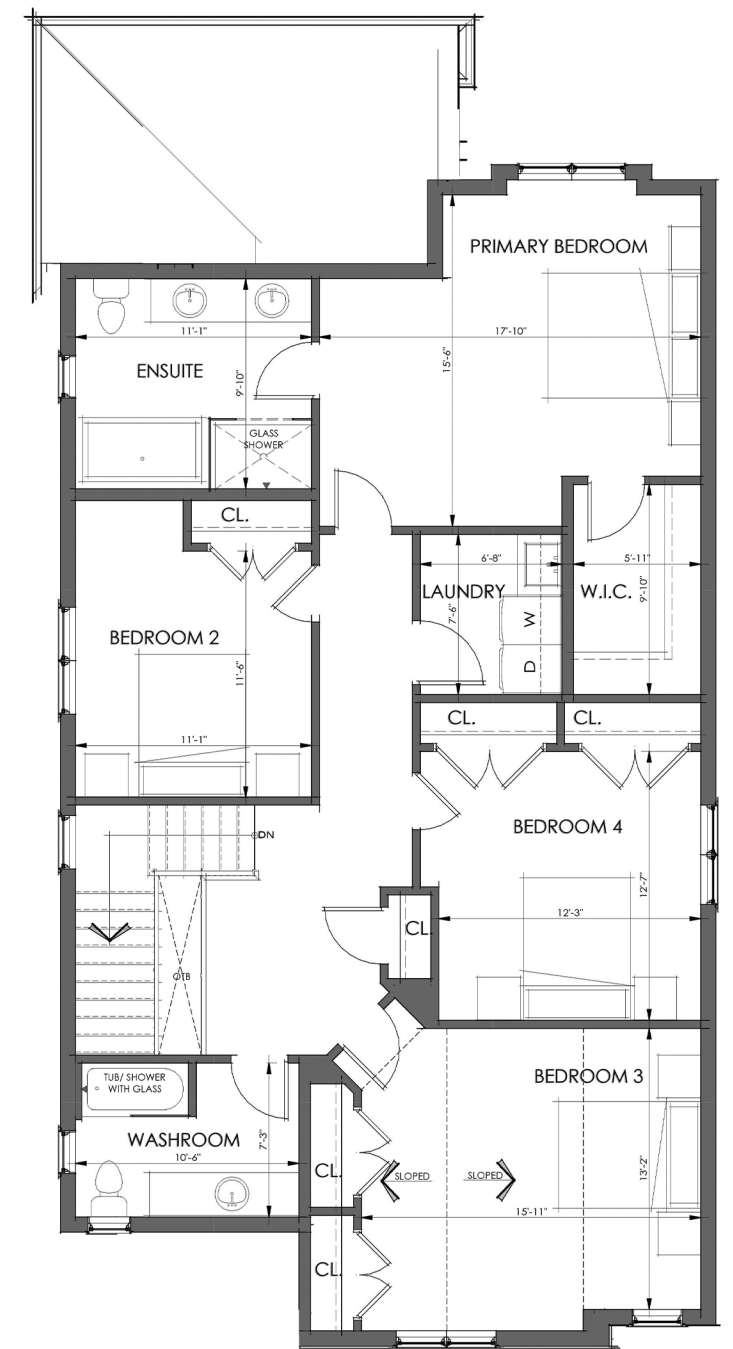

**THE
SERENO**
39 ft. Lot | 2568 sq.ft.

MAIN FLOOR
1111 sq. ft.

SECOND FLOOR
1457 sq. ft.

TWO STOREY

Specifications and plans are subject to change without notice. E. & O. E. Actual usable floor space may vary from that stated. Renderings are artist's concept and may show optional features which are not included in the base price.