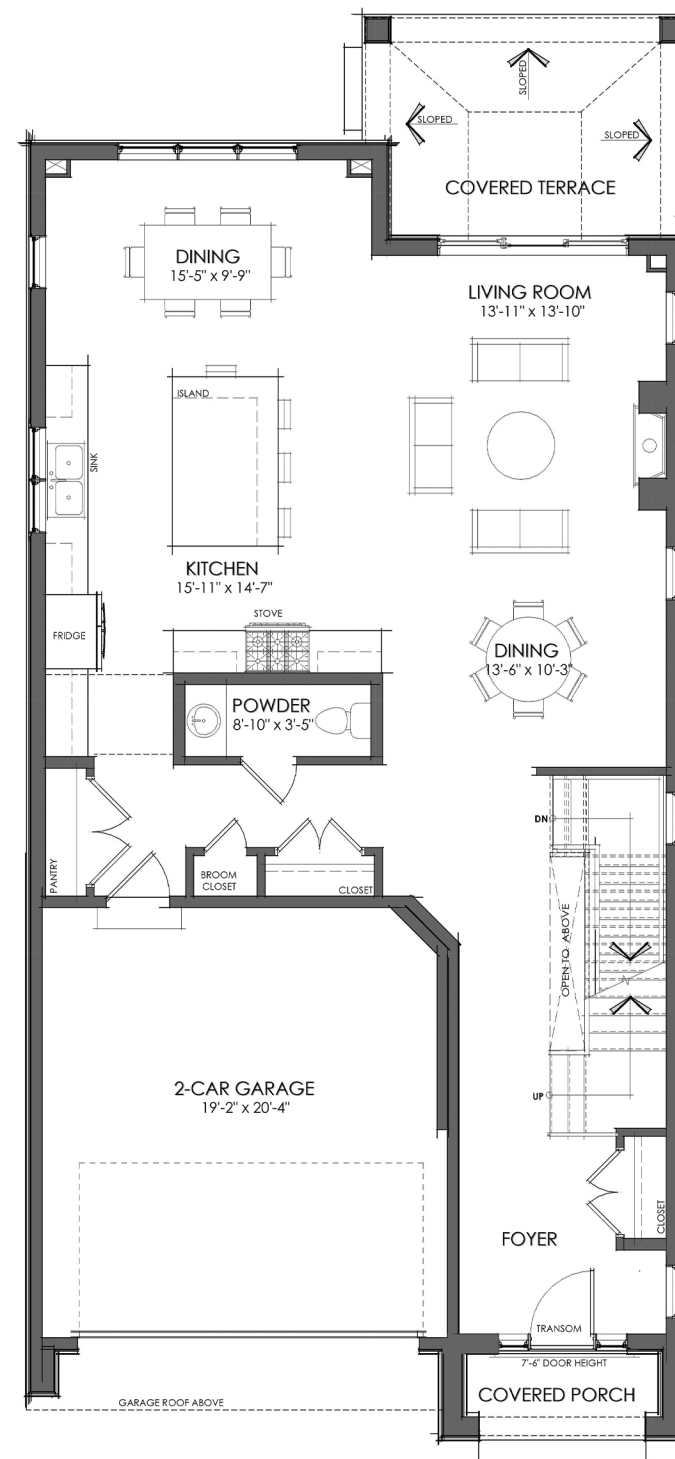

THE CASTELLO

39 ft. Lot | 2965 sq.ft.

TWO STOREY

Specifications and plans are subject to change without notice. E. & O. E. Actual usable floor space may vary from that stated. Renderings are artist's concept and may show optional features which are not included in the base price.

ARTIST CONCEPT