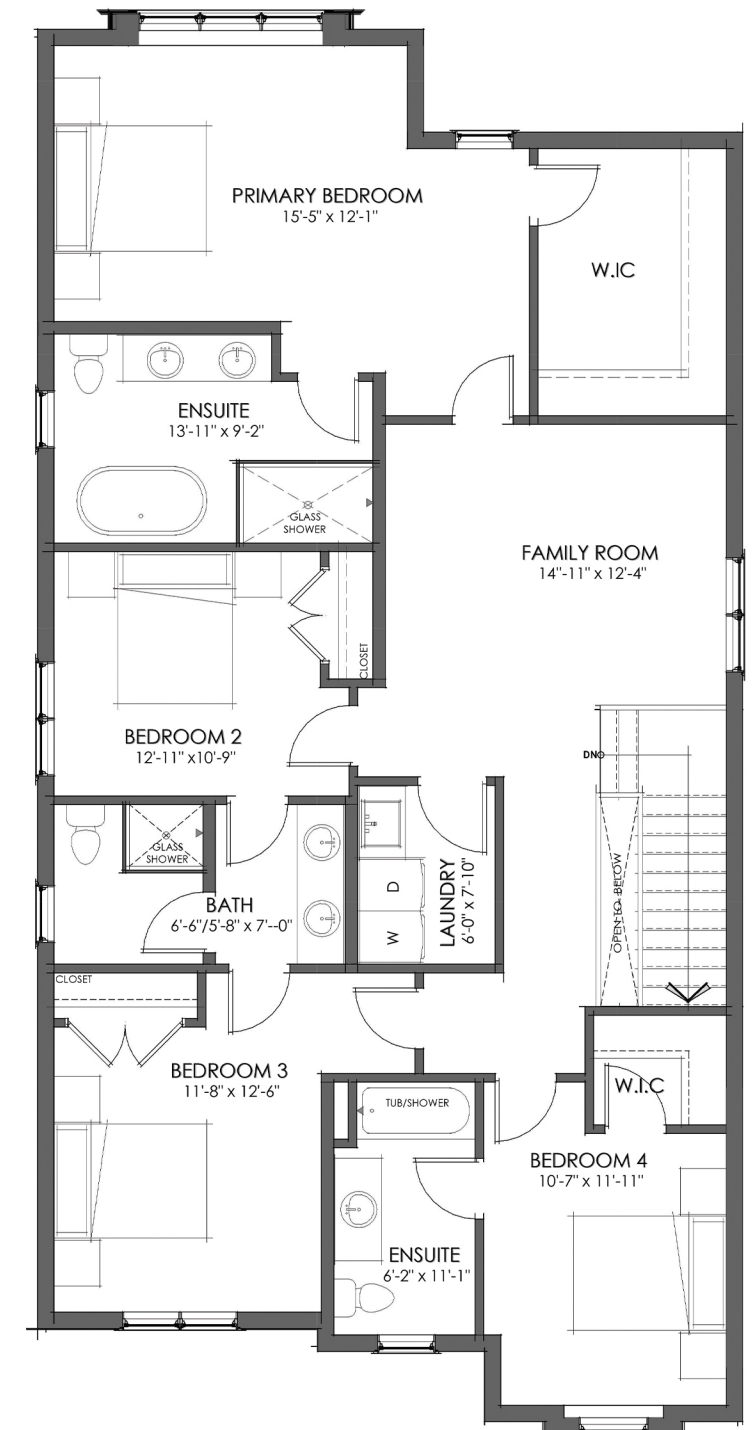

THE CASTELLO

39 ft. Lot | 2965 sq.ft.

TWO STOREY

Specifications and plans are subject to change without notice. E. & O. E. Actual usable floor space may vary from that stated. Renderings are artist's concept and may show optional features which are not included in the base price.

ARTIST CONCEPT