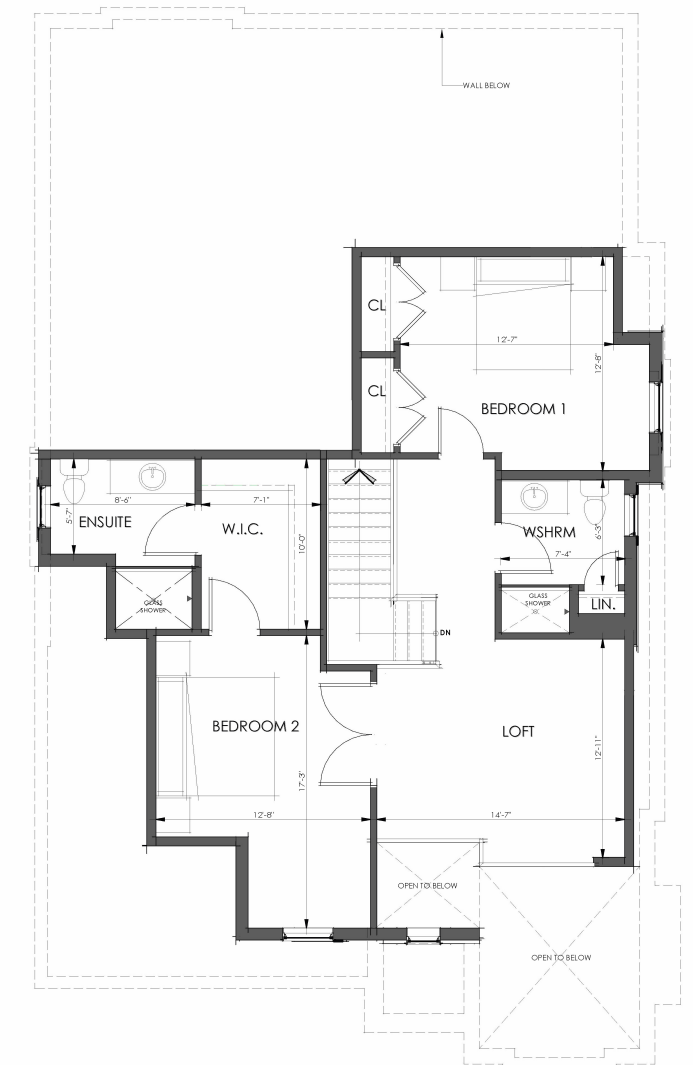

**THE
RUSCELLO**
45 ft. Lot | 2683 sq.ft.

artist's concept

BUNGALOW LOFT

FIRST FLOOR
1746 sq.ft.

SECOND FLOOR
910 sq.ft.

Specifications and plans are subject to change without notice. E. & O. E. Actual usable floor space may vary from that stated. Renderings are artist's concept and may show optional features which are not included in the base price.