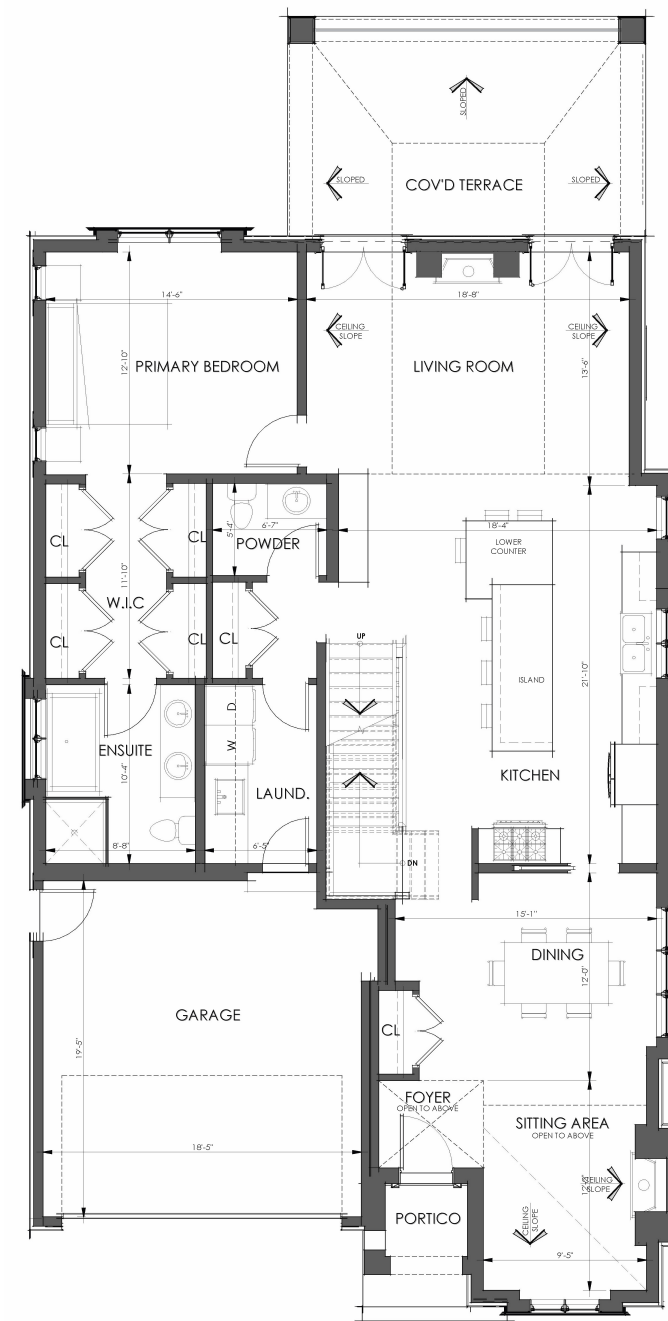

**THE
RUSCELLO**
45 ft. Lot | 2683 sq.ft.

artist's concept

BUNGALOW LOFT

FIRST FLOOR
1746 sq.ft.

SECOND FLOOR
910 sq.ft.

Specifications and plans are subject to change without notice. E. & O. E. Actual usable floor space may vary from that stated. Renderings are artist's concept and may show optional features which are not included in the base price.