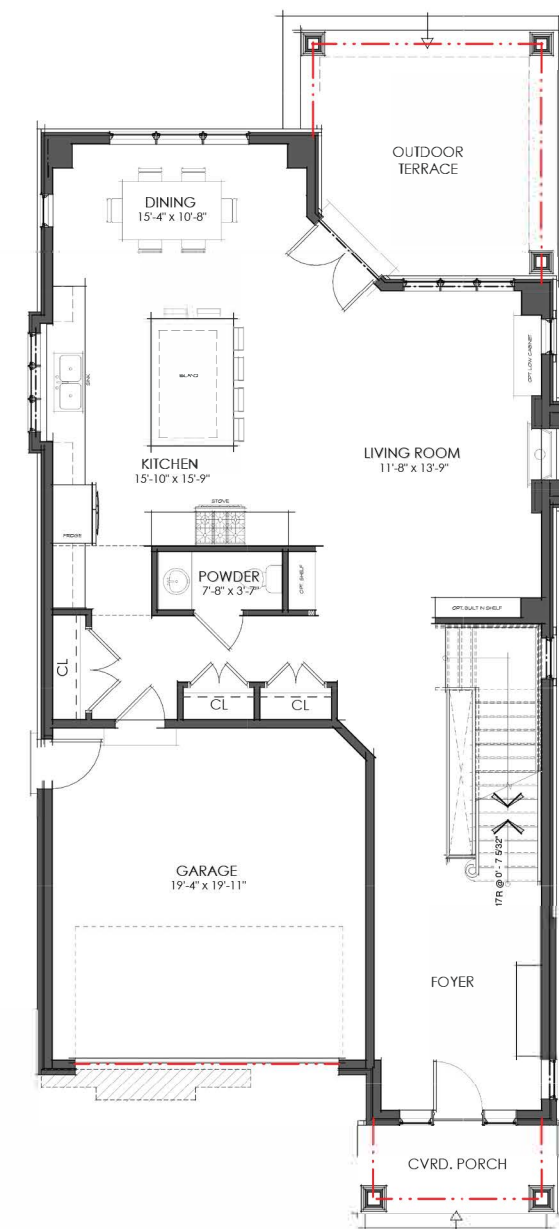

**THE  
SCARPATA**  
39 ft. Lot | 2890 sq.ft.

artist's concept

**TWO STOREY**

**SECOND FLOOR**  
with Standard Roof

**FIRST FLOOR**  
1277 sq.ft.

**SECOND FLOOR**  
1601 sq.ft.

Specifications and plans are subject to change without notice. E. & O. E. Actual usable floor space may vary from that stated. Renderings are artist's concept and may show optional features which are not included in the base price.