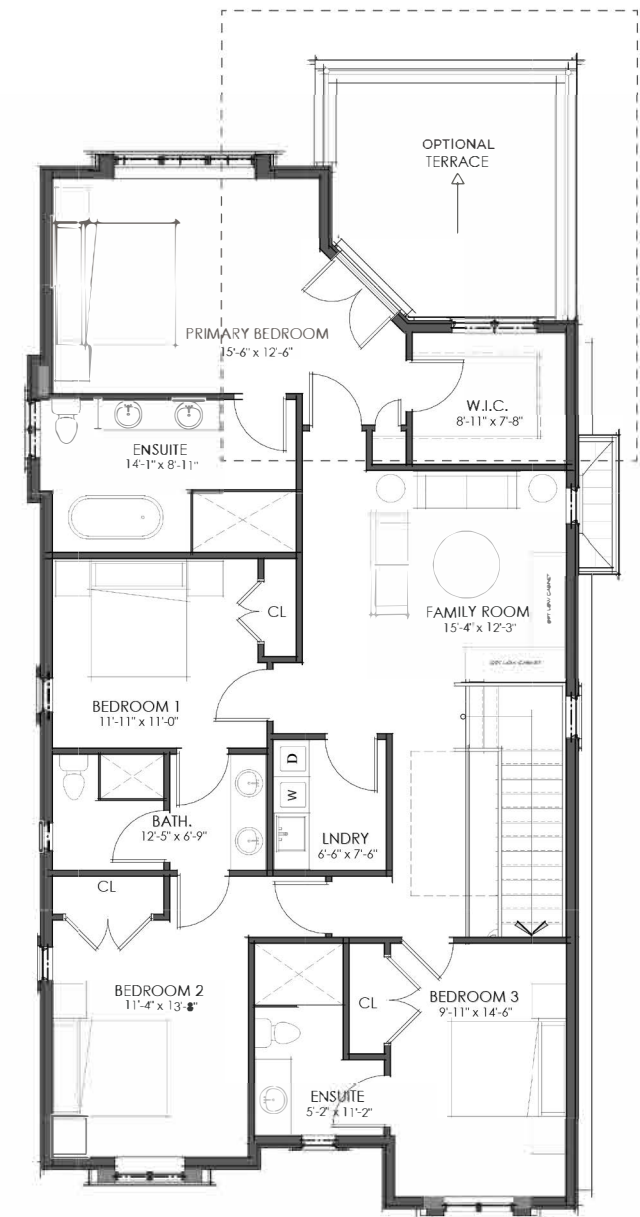

**THE  
SCARPATA**  
39 ft. Lot | 2890 sq.ft.

artist's concept

**TWO STOREY**

**SECOND FLOOR**  
with Standard Roof

**FIRST FLOOR**  
1277 sq.ft.

**SECOND FLOOR**  
1601 sq.ft.

Specifications and plans are subject to change without notice. E. & O. E. Actual usable floor space may vary from that stated. Renderings are artist's concept and may show optional features which are not included in the base price.