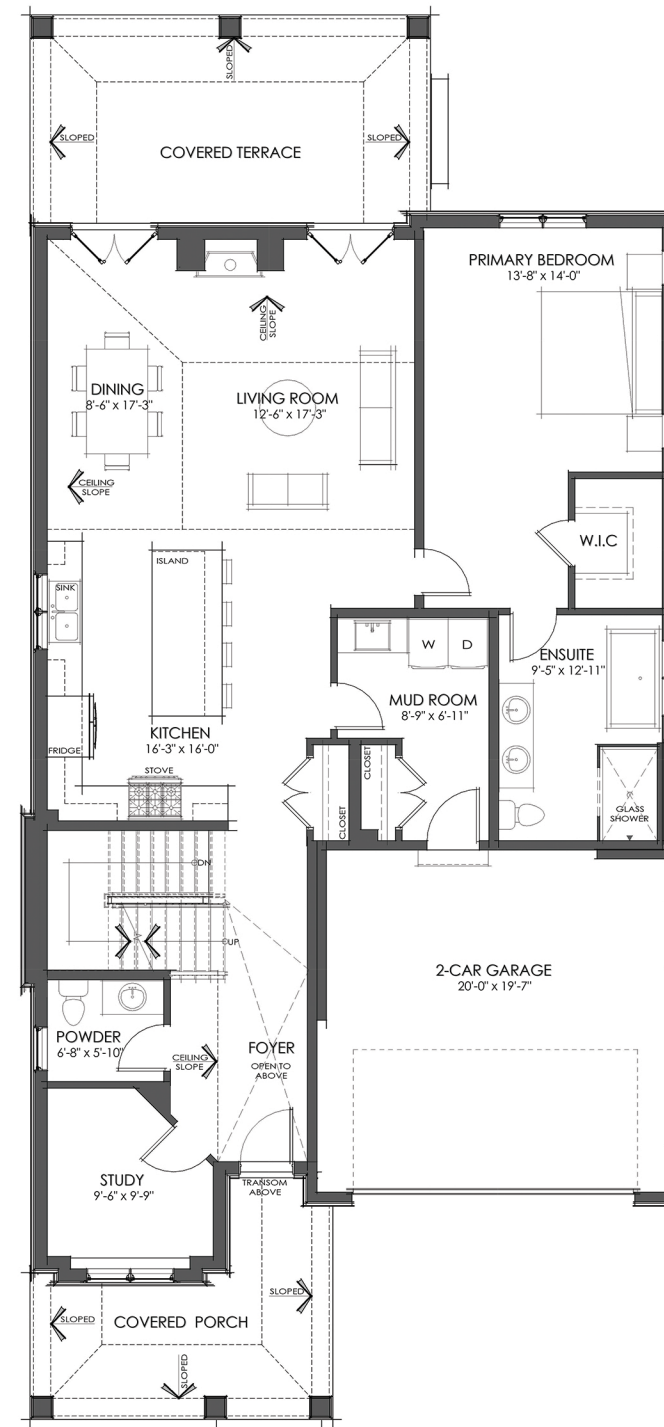

**THE
TRAMONTO**
45 ft. Lot | 2512 sq.ft.

MAIN FLOOR
1704 sq. ft.

SECOND FLOOR
808 sq. ft.

BUNGALOW LOFT

Specifications and plans are subject to change without notice. E. & O. E. Actual usable floor space may vary from that stated. Renderings are artist's concept and may show optional features which are not included in the base price.