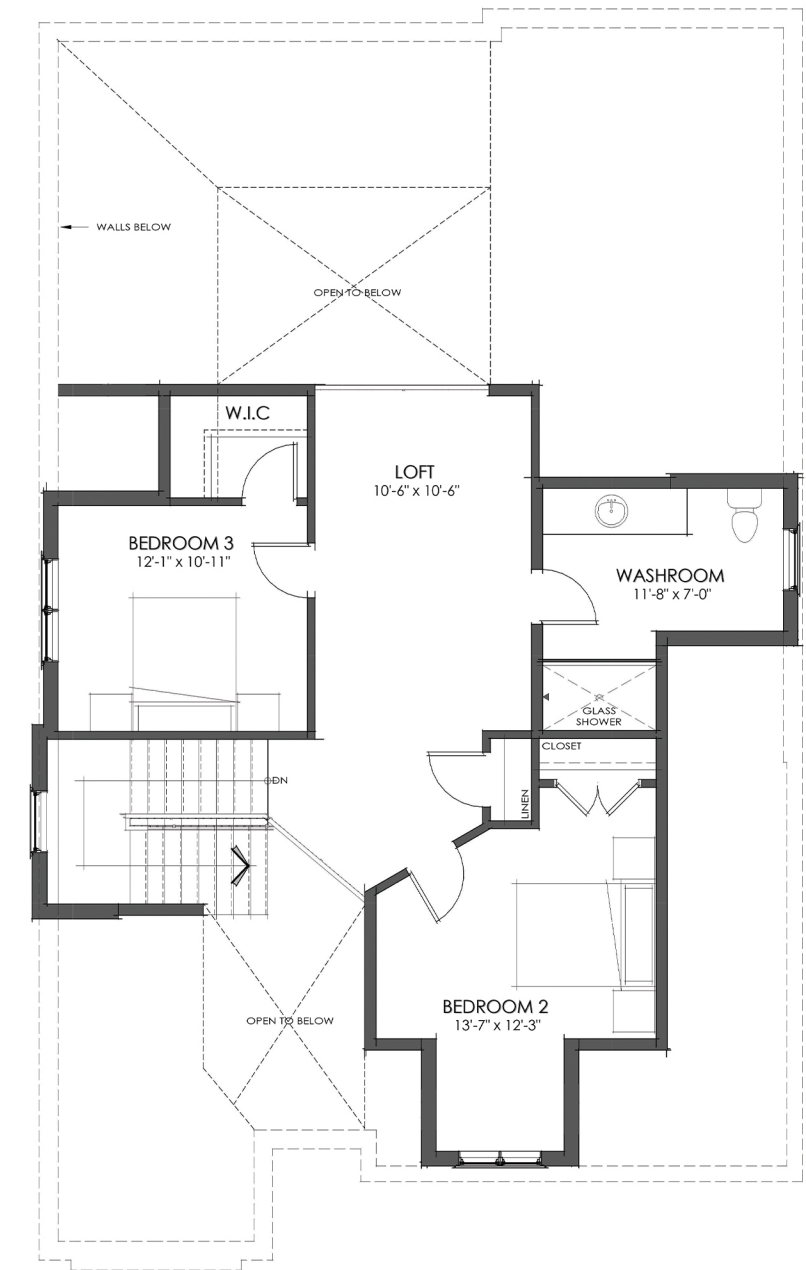

**THE
TRAMONTO**
45 ft. Lot | 2512 sq.ft.

MAIN FLOOR
1704 sq. ft.

SECOND FLOOR
808 sq. ft.

BUNGALOW LOFT

Specifications and plans are subject to change without notice. E. & O. E. Actual usable floor space may vary from that stated. Renderings are artist's concept and may show optional features which are not included in the base price.