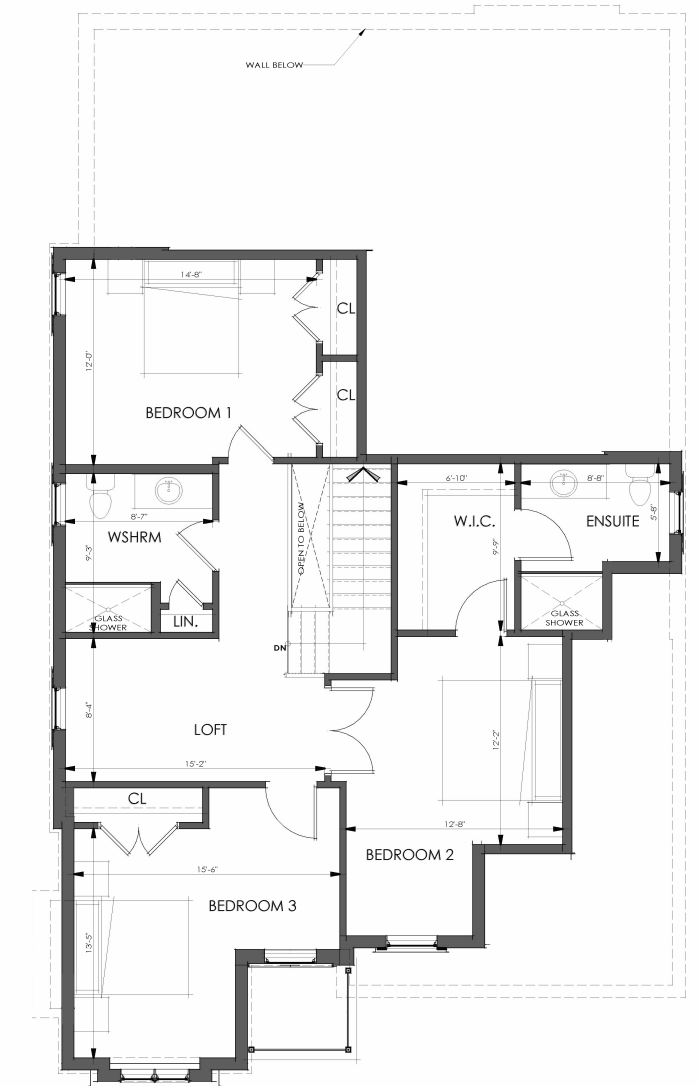

THE CRESTA

45 ft. Lot | 2846 sq.ft.

artist's concept

TWO STOREY

FIRST FLOOR
1744 sq.ft.

SECOND FLOOR
1121 sq.ft.

Specifications and plans are subject to change without notice. E. & O. E. Actual usable floor space may vary from that stated. Renderings are artist's concept and may show optional features which are not included in the base price.