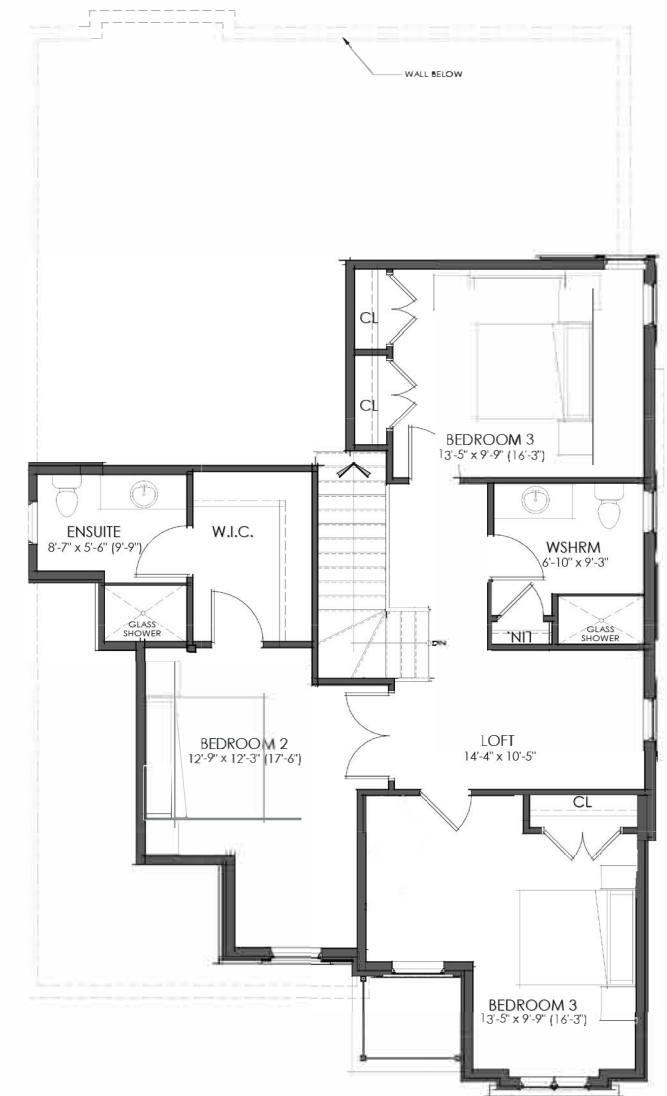

THE CRESTA

45 ft. Lot | 2846 sq.ft.

artist's concept

FIRST FLOOR
1744 sq.ft.

SECOND FLOOR
1121 sq.ft.

TWO STOREY

Specifications and plans are subject to change without notice. E. & O. E. Actual usable floor space may vary from that stated. Renderings are artist's concept and may show optional features which are not included in the base price.