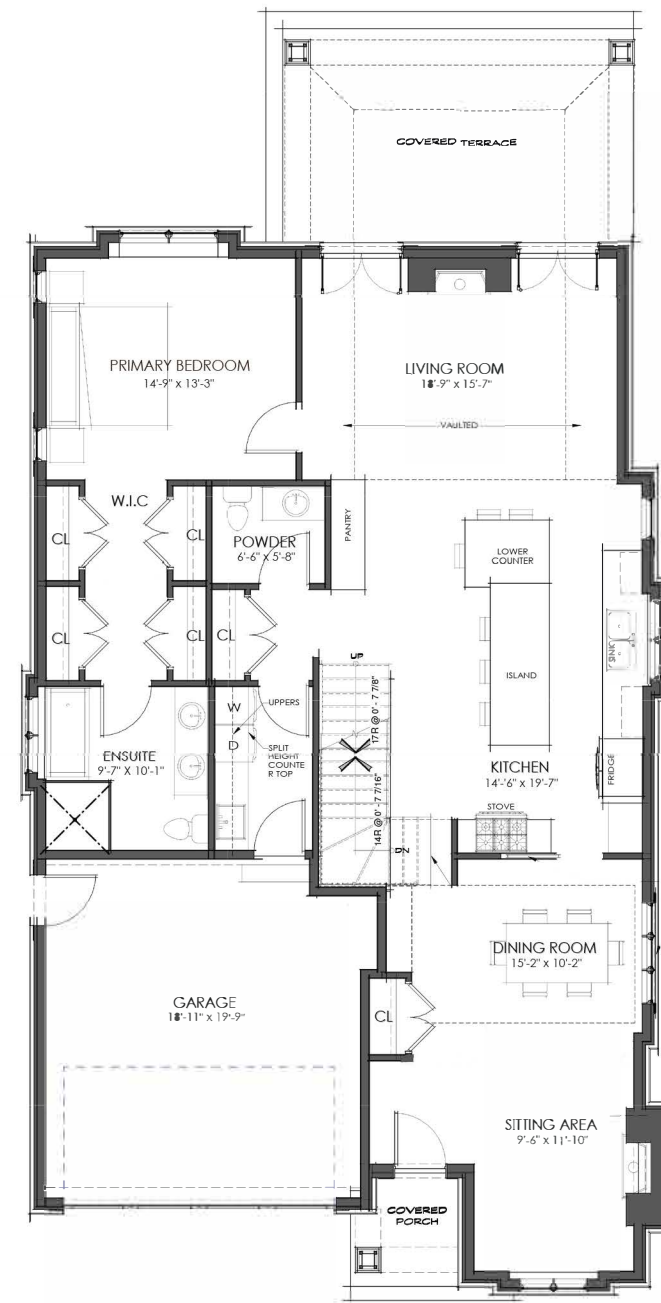

THE CRESTA

45 ft. Lot | 2846 sq.ft.

artist's concept

FIRST FLOOR
1744 sq.ft.

SECOND FLOOR
1121 sq.ft.

TWO STOREY

Specifications and plans are subject to change without notice. E. & O. E. Actual usable floor space may vary from that stated. Renderings are artist's concept and may show optional features which are not included in the base price.