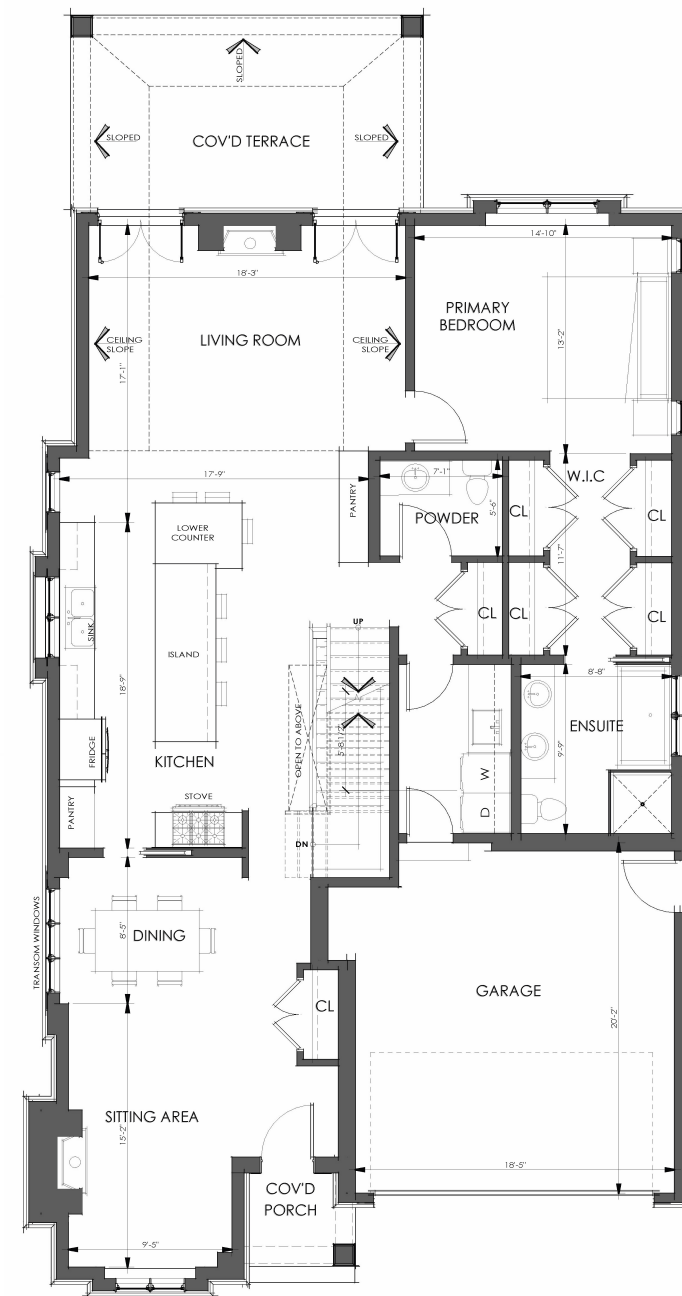

THE CRESTA

45 ft. Lot | 2846 sq.ft.

artist's concept

TWO STOREY

FIRST FLOOR
1744 sq.ft.

SECOND FLOOR
1121 sq.ft.

Specifications and plans are subject to change without notice. E. & O. E. Actual usable floor space may vary from that stated. Renderings are artist's concept and may show optional features which are not included in the base price.