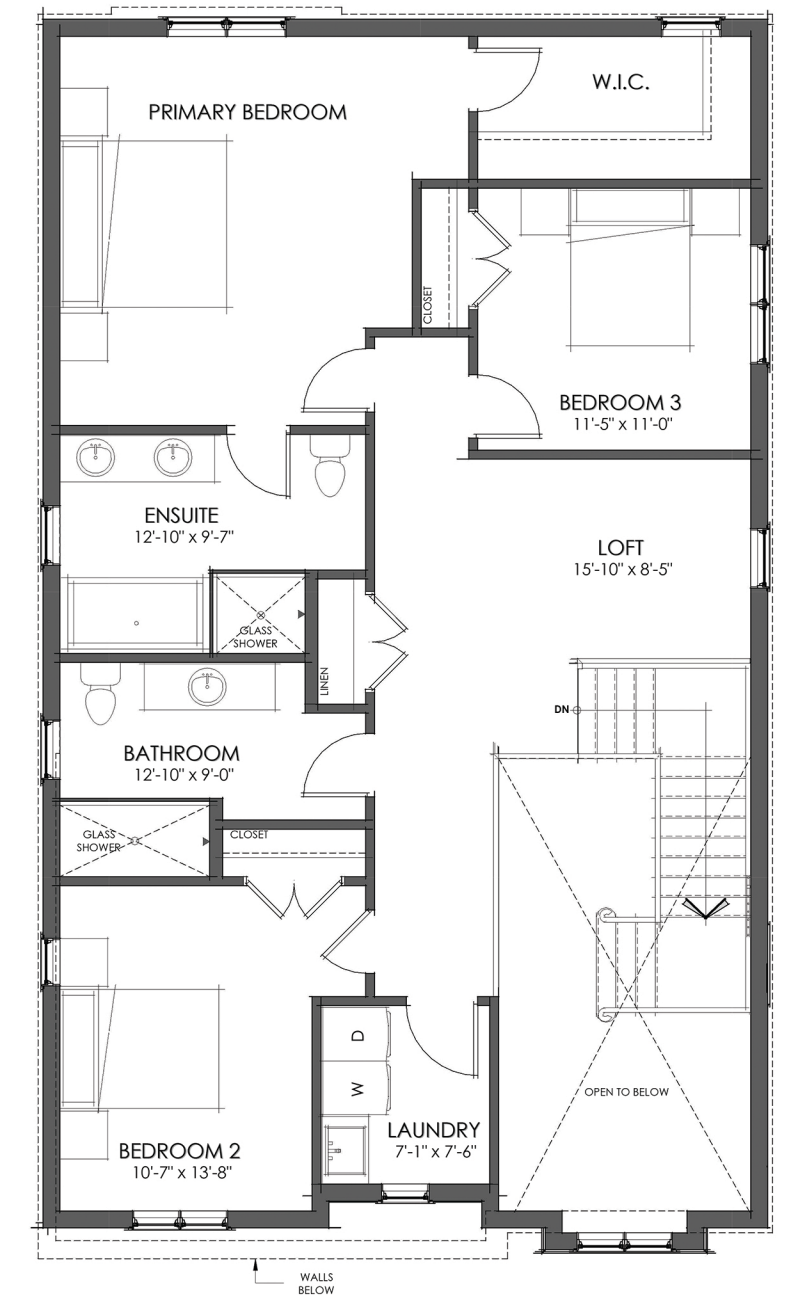

**THE  
LAVANDA**  
39 ft. Lot | 2479 sq.ft.

**MAIN FLOOR**  
1198 sq. ft.

**SECOND FLOOR**  
1281 sq. ft.

**TWO STOREY**

Specifications and plans are subject to change without notice. E. & O. E. Actual usable floor space may vary from that stated. Renderings are artist's concept and may show optional features which are not included in the base price.