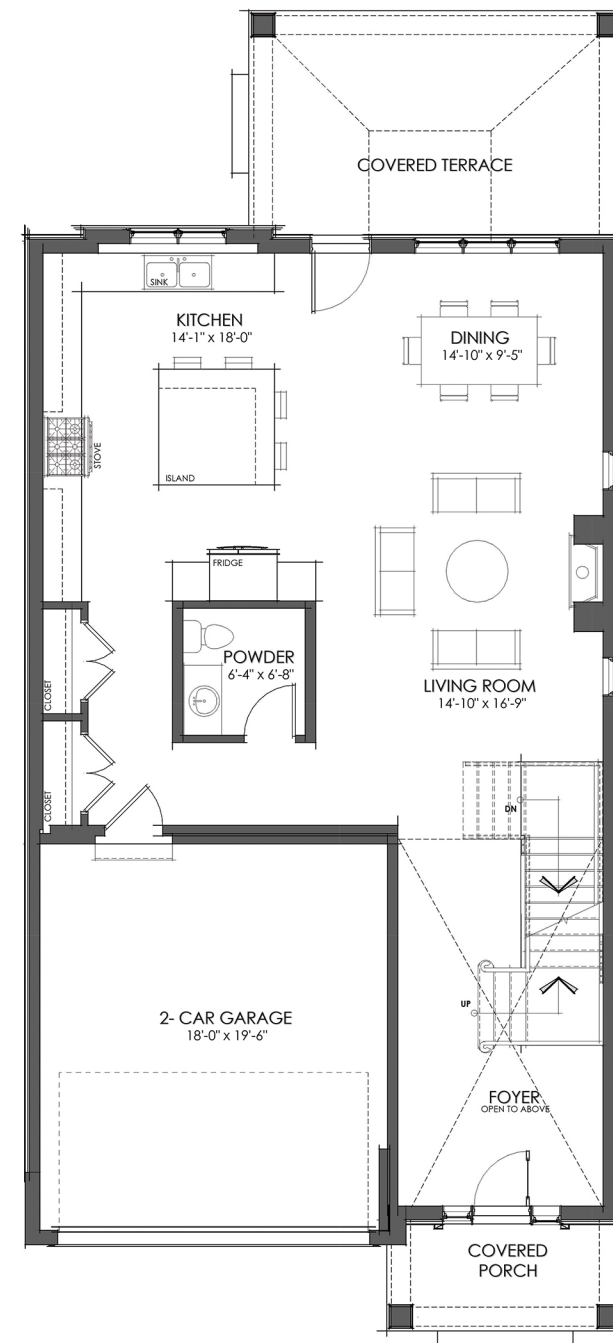

**THE  
LAVANDA**  
39 ft. Lot | 2479 sq.ft.

**MAIN FLOOR**  
1198 sq. ft.

**SECOND FLOOR**  
1281 sq. ft.

**TWO STOREY**

Specifications and plans are subject to change without notice. E. & O. E. Actual usable floor space may vary from that stated. Renderings are artist's concept and may show optional features which are not included in the base price.