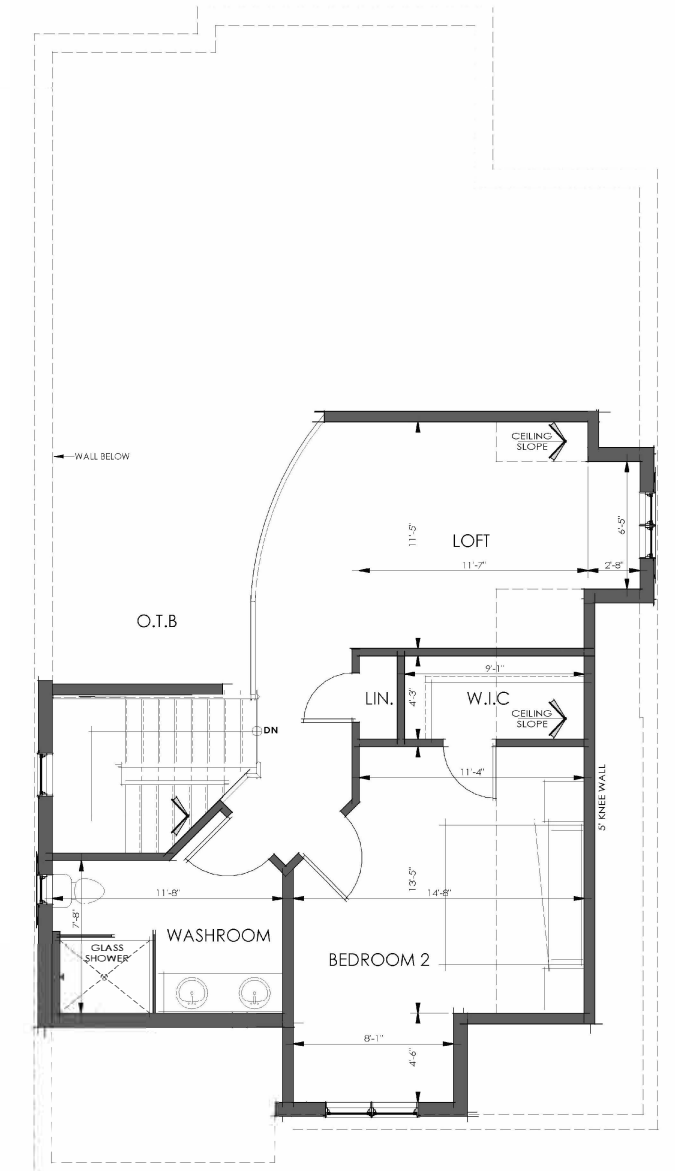

# THE VIGNETO

39 ft. Lot | 2025 sq.ft.

artist's concept

## BUNGALOW LOFT

**FIRST FLOOR**  
1368 sq.ft.

**SECOND FLOOR**  
693 sq.ft.

Specifications and plans are subject to change without notice. E. & O. E. Actual usable floor space may vary from that stated. Renderings are artist's concept and may show optional features which are not included in the base price.