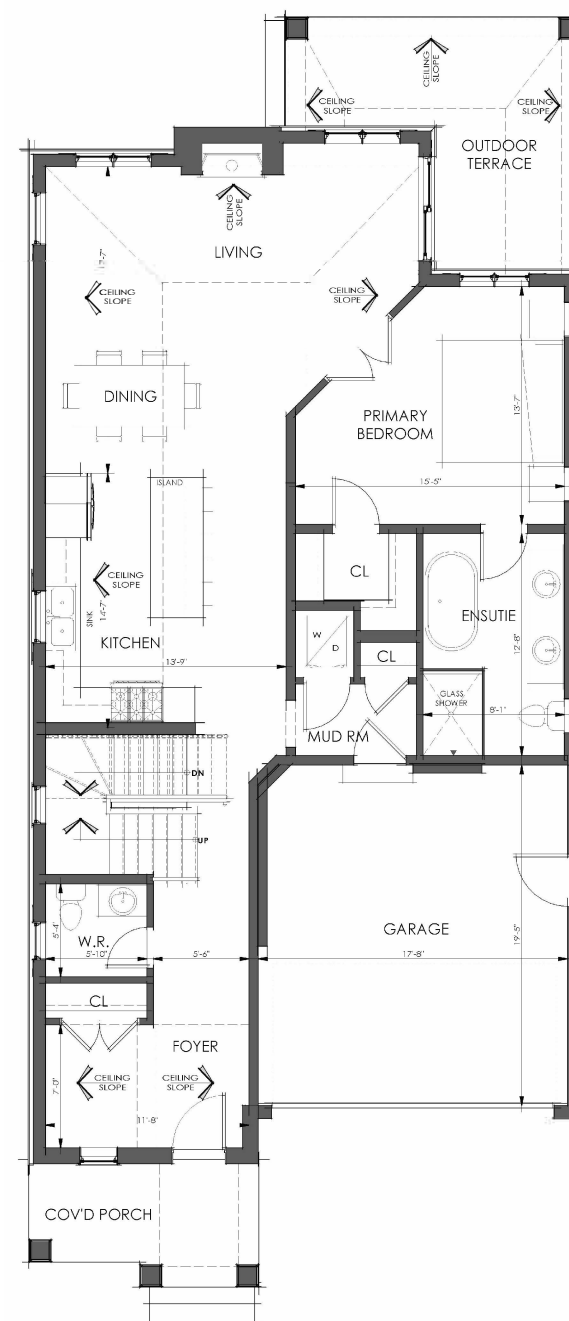

# THE VIGNETO

39 ft. Lot | 2025 sq.ft.

artist's concept

## BUNGALOW LOFT

**FIRST FLOOR**  
1368 sq.ft.

**SECOND FLOOR**  
693 sq.ft.

Specifications and plans are subject to change without notice. E. & O. E. Actual usable floor space may vary from that stated. Renderings are artist's concept and may show optional features which are not included in the base price.