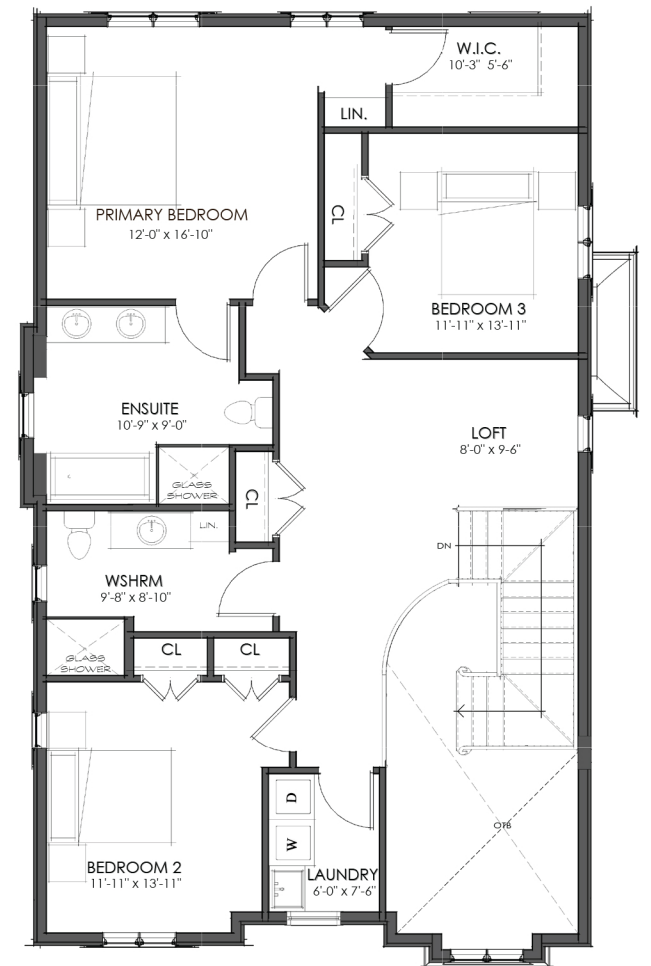

**THE
LAVANDA**
39 ft. Lot | 2494 sq.ft.

artist's concept

TWO STOREY

FIRST FLOOR
1201 sq.ft.

SECOND FLOOR
1293 sq.ft.

Specifications and plans are subject to change without notice. E. & O. E. Actual usable floor space may vary from that stated. Renderings are artist's concept and may show optional features which are not included in the base price.