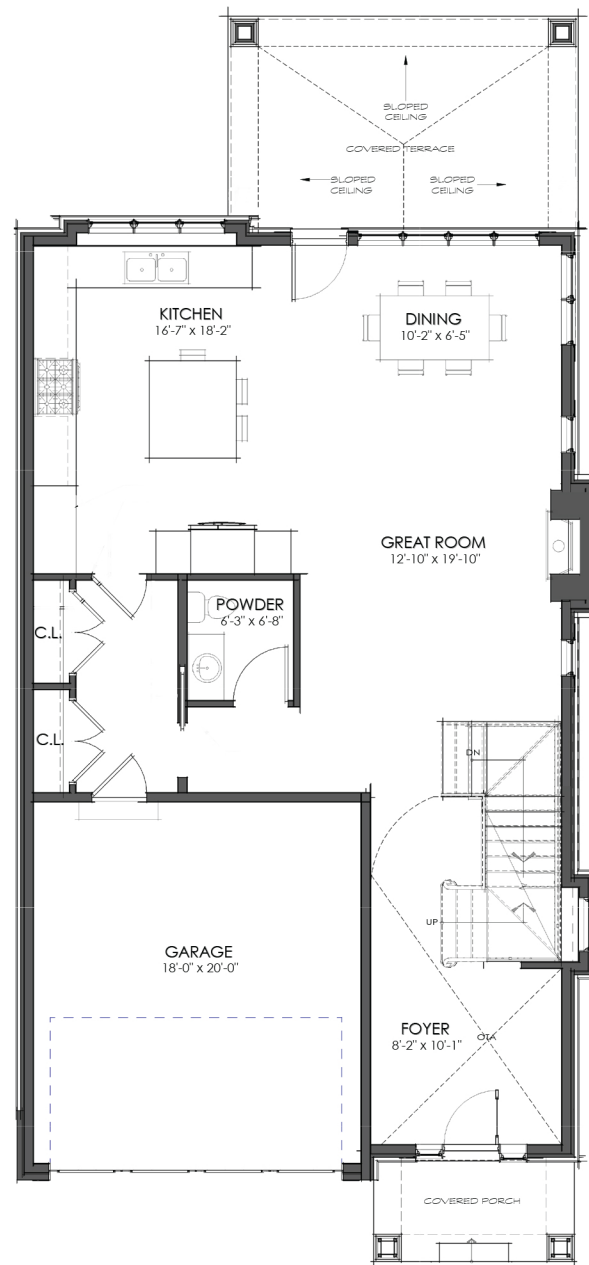

**THE
LAVANDA**
39 ft. Lot | 2494 sq.ft.

artist's concept

TWO STOREY

FIRST FLOOR
1201 sq.ft.

SECOND FLOOR
1293 sq.ft.

Specifications and plans are subject to change without notice. E. & O. E. Actual usable floor space may vary from that stated. Renderings are artist's concept and may show optional features which are not included in the base price.