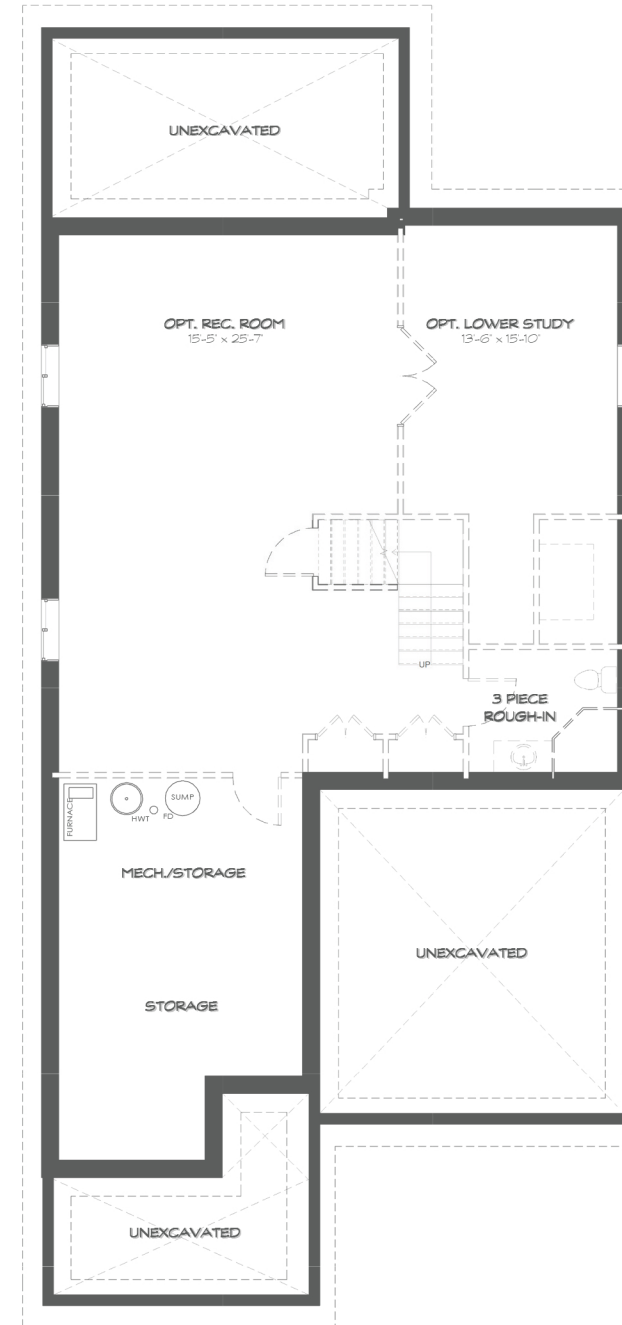

# THE PRATO

45 ft. Lot | 1660 sq.ft.

## BUNGALOW

**BASEMENT**  
1360 sq.ft.

**FIRST FLOOR**  
1660 sq.ft.

Specifications and plans are subject to change without notice. E. & O. E. Actual usable floor space may vary from that stated. Renderings are artist's concept and may show optional features which are not included in the base price.