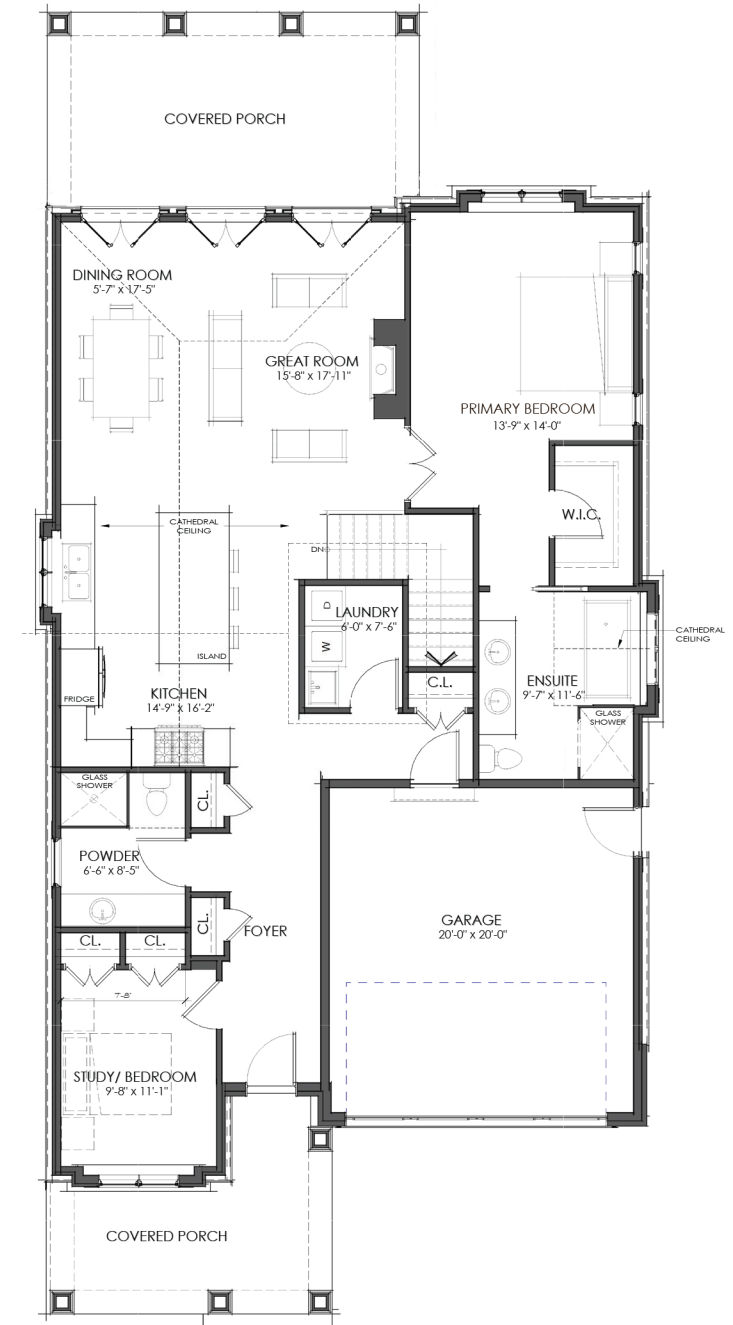

# THE PRATO

45 ft. Lot | 1660 sq.ft.

## BUNGALOW

**BASEMENT**  
1360 sq.ft.

**FIRST FLOOR**  
1660 sq.ft.

Specifications and plans are subject to change without notice. E. & O. E. Actual usable floor space may vary from that stated. Renderings are artist's concept and may show optional features which are not included in the base price.