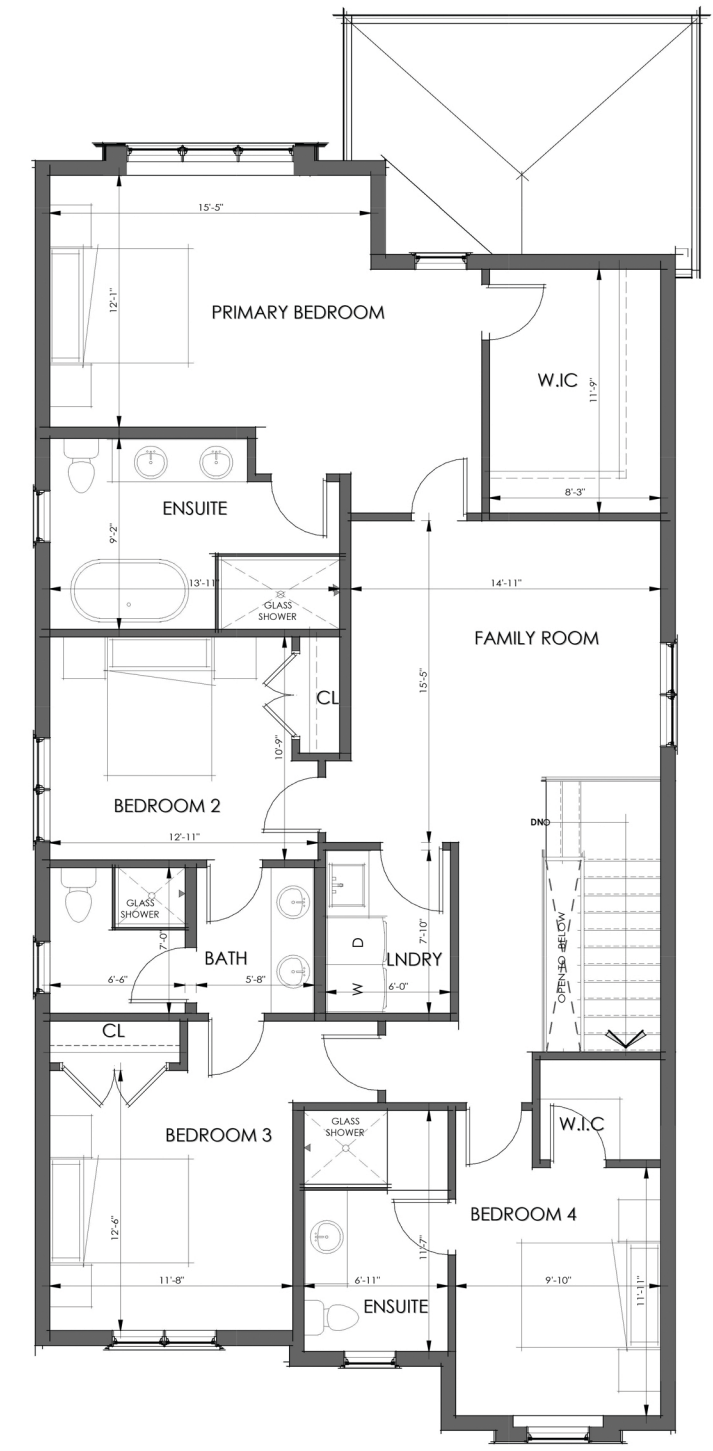

# THE CASTELLO

39 ft. Lot | 2900 sq.ft.

**TWO STOREY**

Specifications and plans are subject to change without notice. E. & O. E. Actual usable floor space may vary from that stated. Renderings are artist's concept and may show optional features which are not included in the base price.