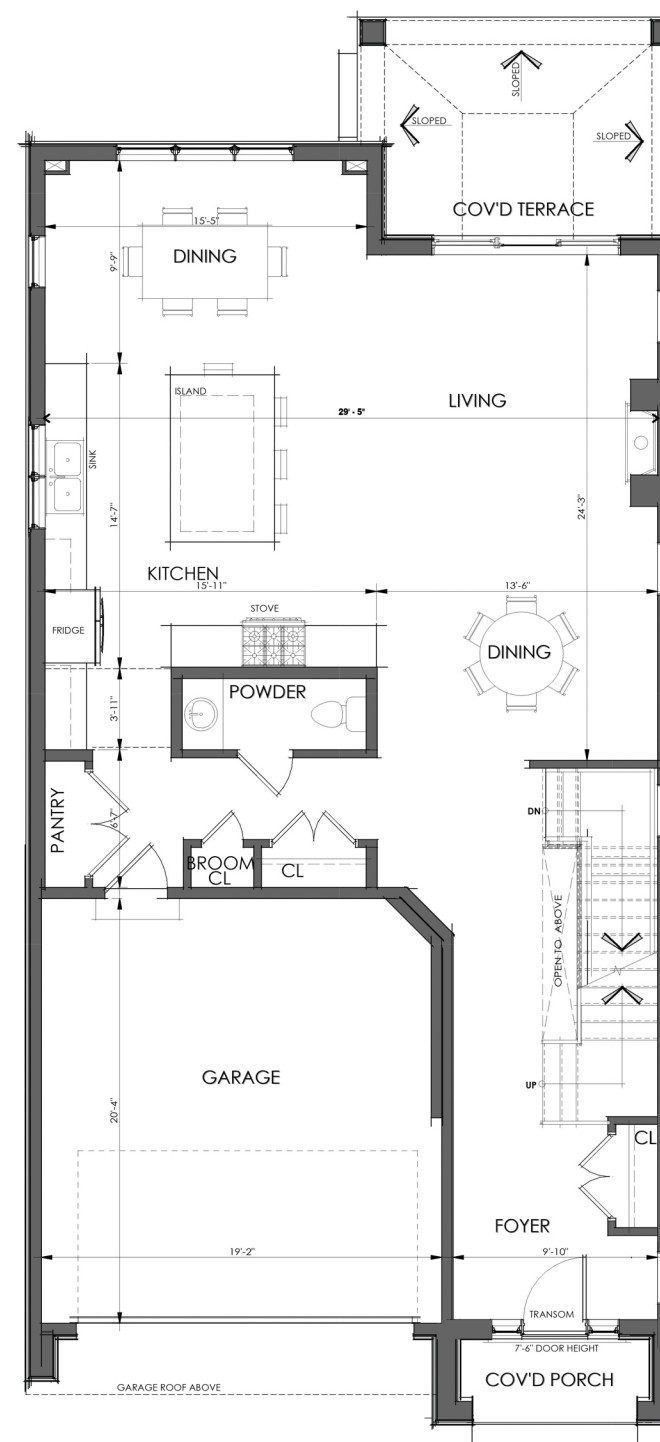

# THE CASTELLO

39 ft. Lot | 2900 sq.ft.

**TWO STOREY**

Specifications and plans are subject to change without notice. E. & O. E. Actual usable floor space may vary from that stated. Renderings are artist's concept and may show optional features which are not included in the base price.