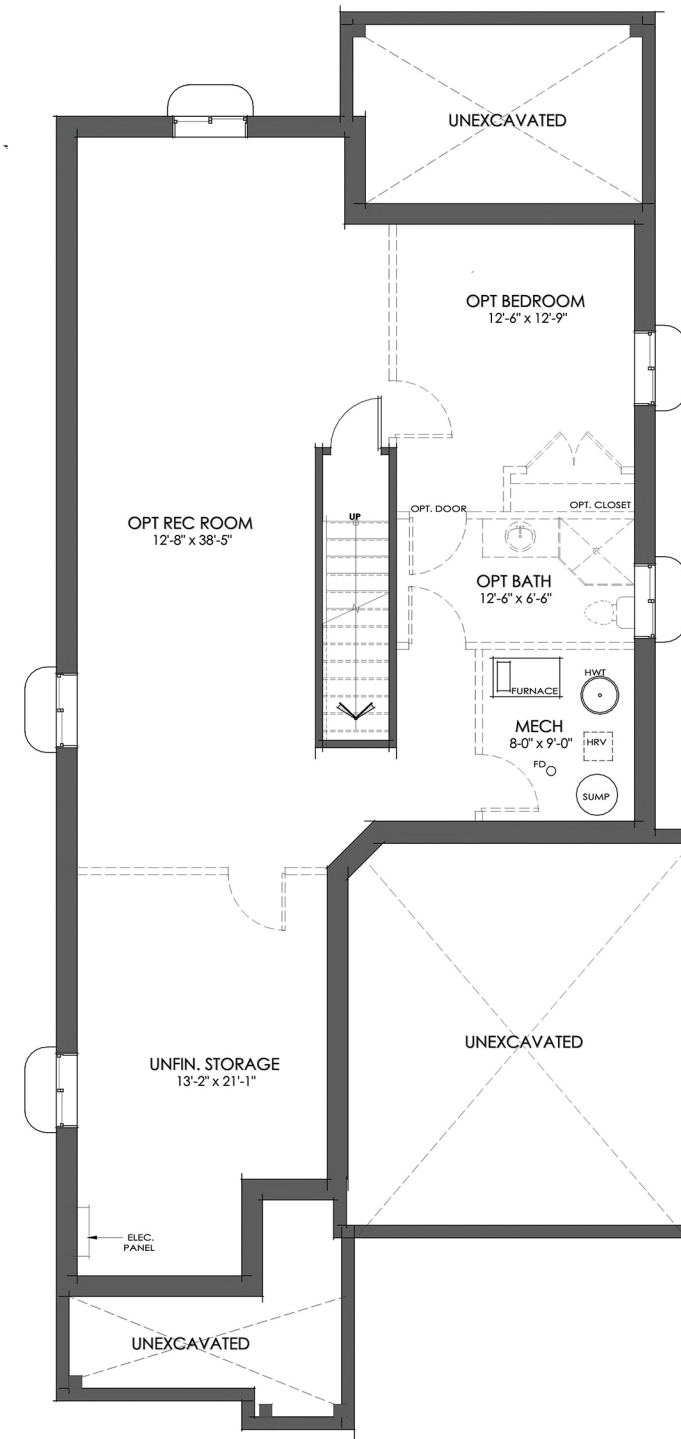

**THE
TERRA**
39 ft. Lot | 1368 sq.ft.

BUNGALOW

BASEMENT
56 sq. ft.

MAIN FLOOR
1368 sq. ft.

Specifications and plans are subject to change without notice. E. & O. E. Actual usable floor space may vary from that stated. Renderings are artist's concept and may show optional features which are not included in the base price.