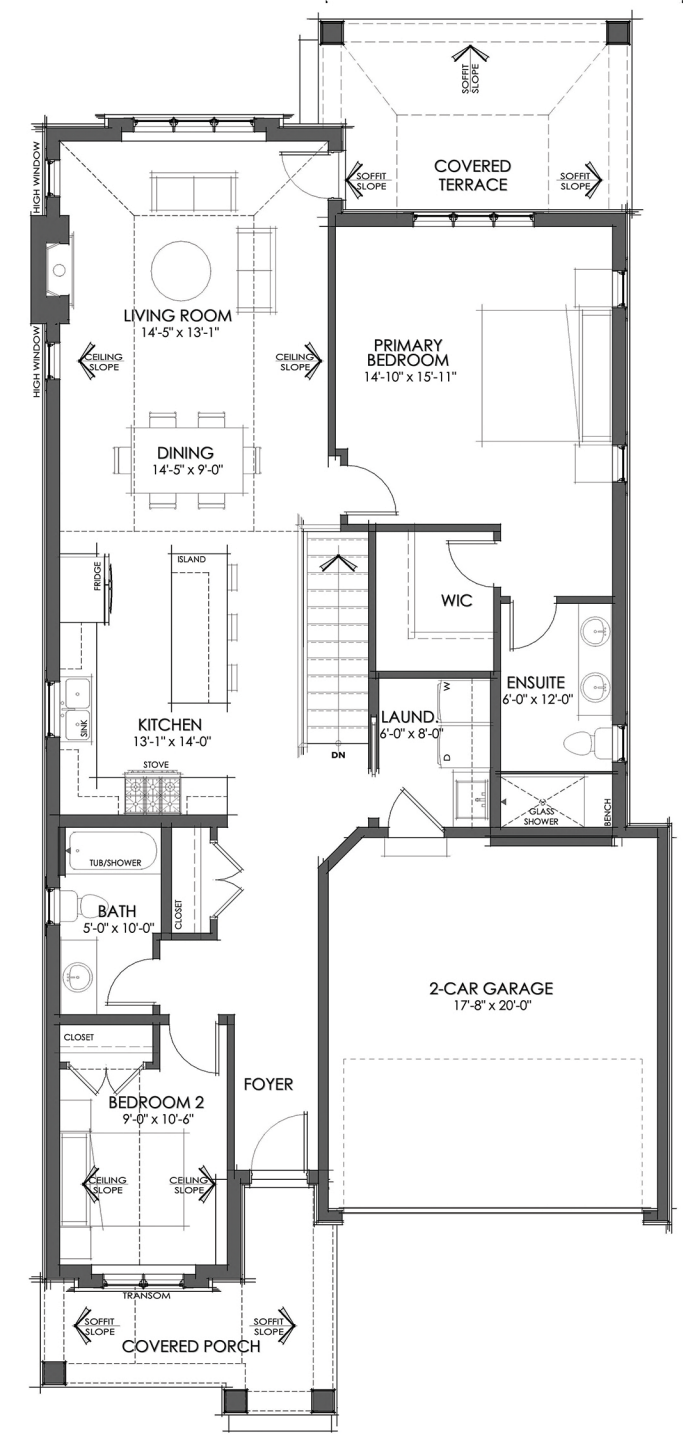

**THE
TERRA**
39 ft. Lot | 1368 sq.ft.

BUNGALOW

BASEMENT
56 sq. ft.

MAIN FLOOR
1368 sq. ft.

Specifications and plans are subject to change without notice. E. & O. E. Actual usable floor space may vary from that stated. Renderings are artist's concept and may show optional features which are not included in the base price.