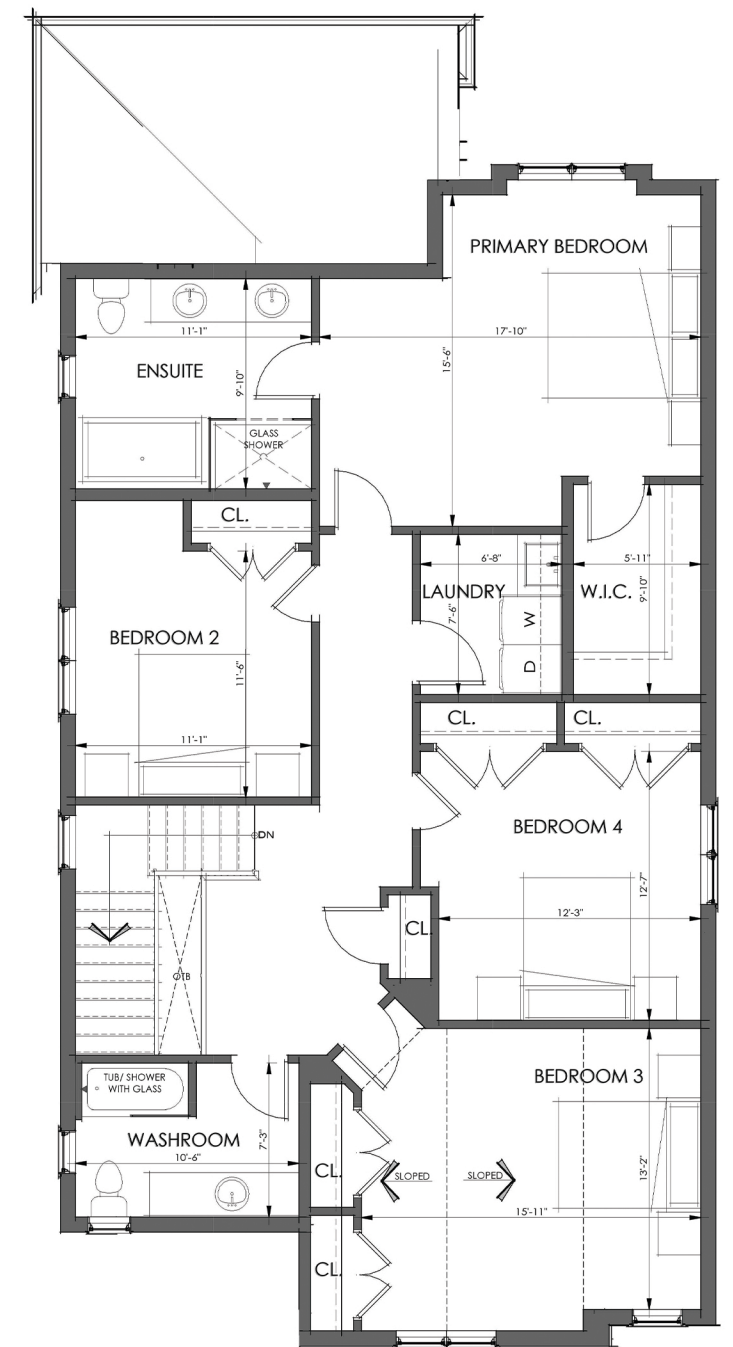

**THE
SERENO**
39 ft. Lot | 2573 sq.ft.

MAIN FLOOR
1111 sq. ft.

SECOND FLOOR
1462 sq. ft.

TWO STOREY

Specifications and plans are subject to change without notice. E. & O. E. Actual usable floor space may vary from that stated. Renderings are artist's concept and may show optional features which are not included in the base price.