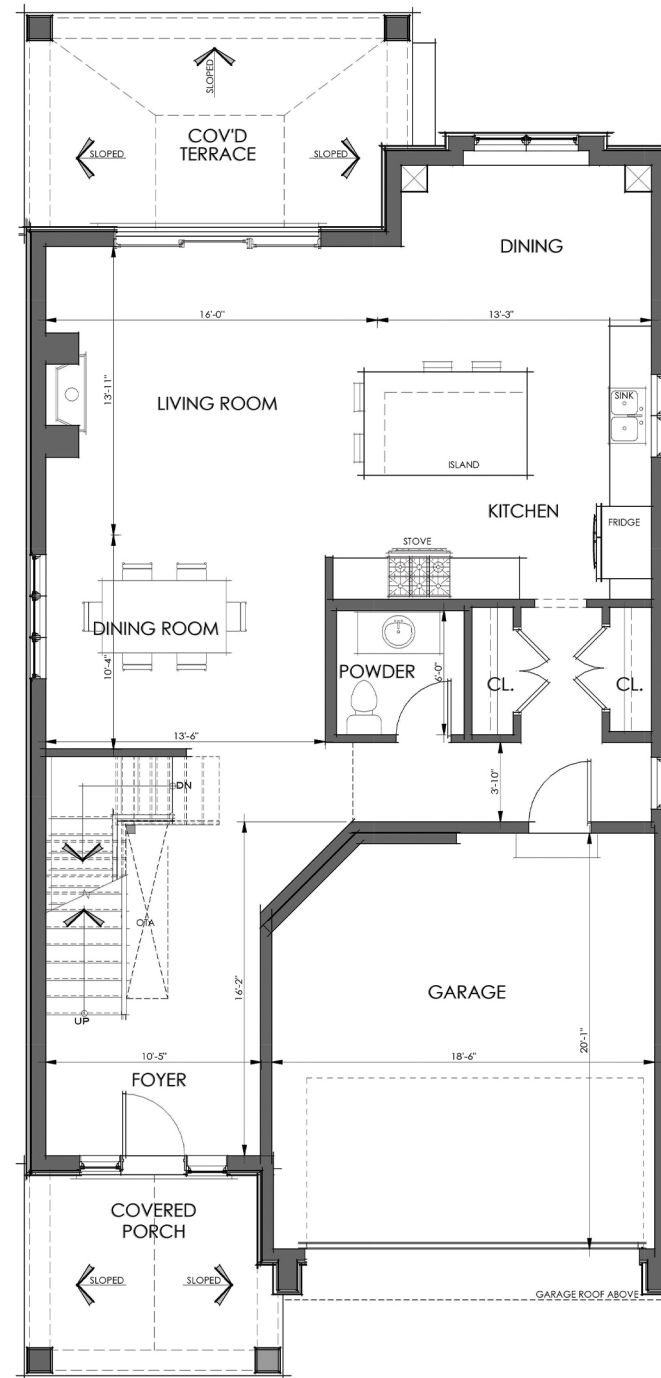

**THE
SERENO**
39 ft. Lot | 2573 sq.ft.

MAIN FLOOR
1111 sq. ft.

SECOND FLOOR
1462 sq. ft.

TWO STOREY

Specifications and plans are subject to change without notice. E. & O. E. Actual usable floor space may vary from that stated. Renderings are artist's concept and may show optional features which are not included in the base price.