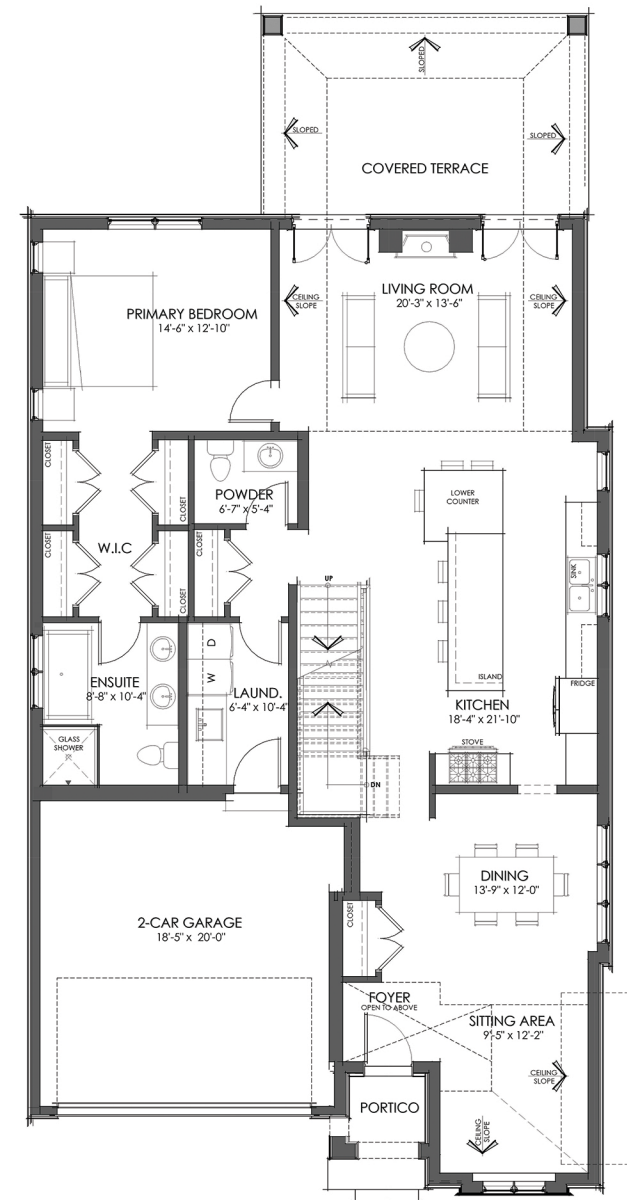

**THE  
RUSCELLO**  
45 ft. Lot | 2663 sq.ft.

**MAIN FLOOR**  
1735 sq. ft.

**SECOND FLOOR**  
928 sq. ft.

OPT FIREPLACE UPGRADE  
14" x 1'-0"

**BUNGALOW LOFT**

Specifications and plans are subject to change without notice. E. & O. E. Actual usable floor space may vary from that stated. Renderings are artist's concept and may show optional features which are not included in the base price.