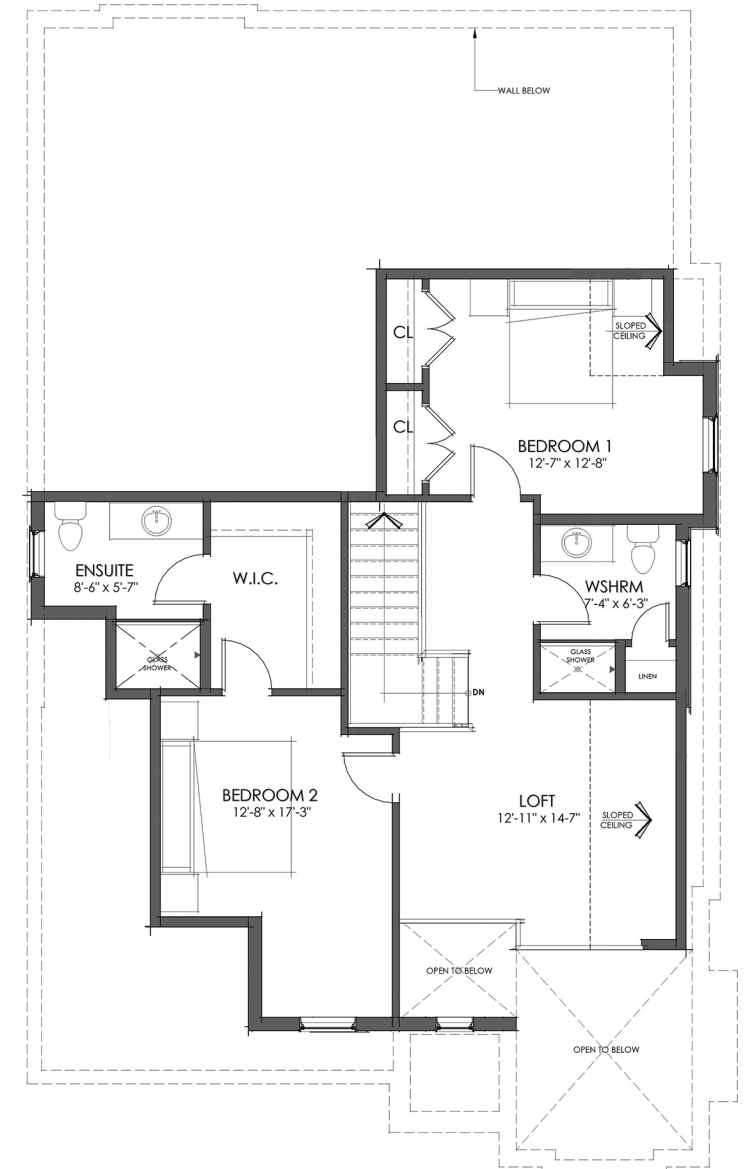

**THE  
RUSCELLO**  
45 ft. Lot | 2663 sq.ft.

**MAIN FLOOR**  
1735 sq. ft.

**SECOND FLOOR**  
928 sq. ft.

OPT FIREPLACE UPGRADE  
14" x 1'-0"

**BUNGALOW LOFT**

Specifications and plans are subject to change without notice. E. & O. E. Actual usable floor space may vary from that stated. Renderings are artist's concept and may show optional features which are not included in the base price.