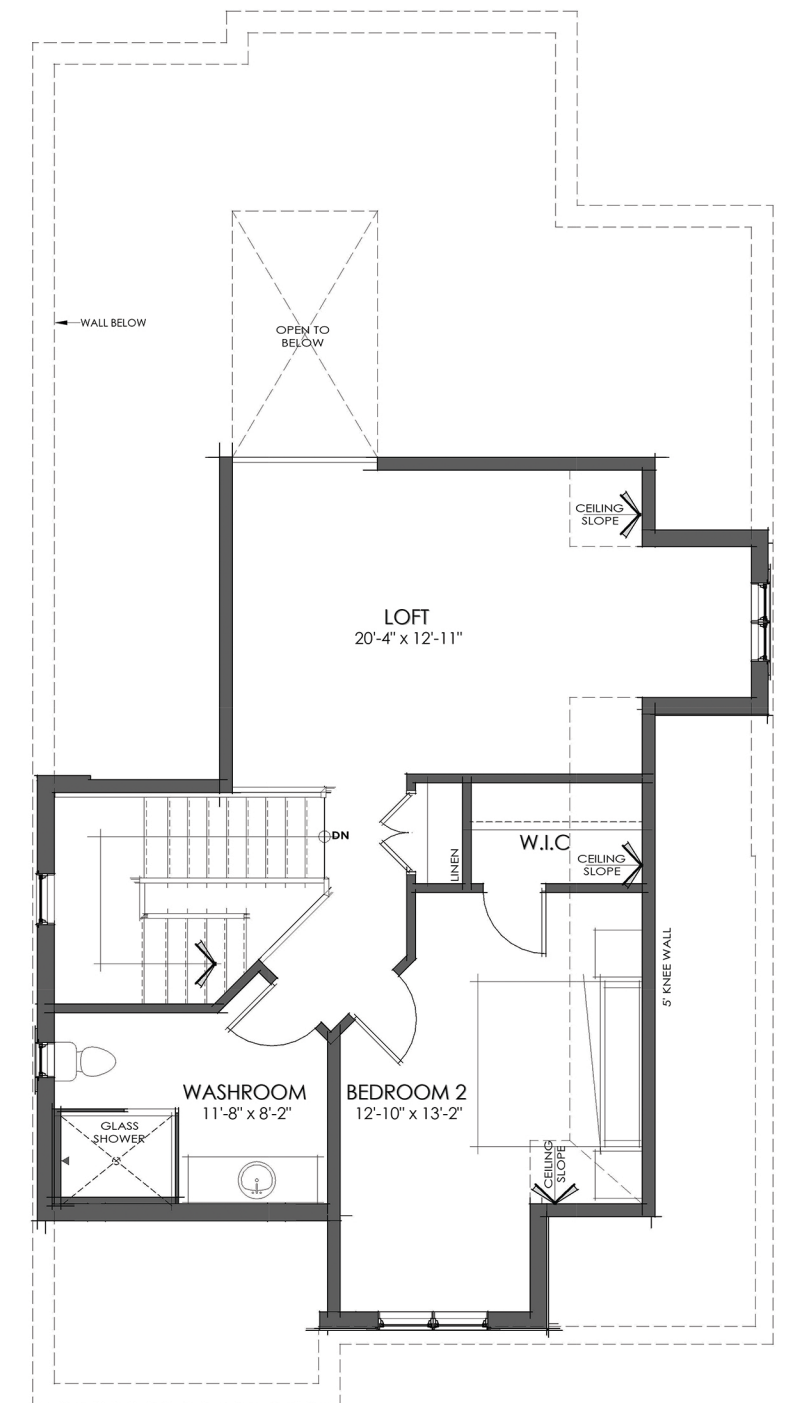

THE VIGNETO

39 ft. Lot | 2103 sq.ft.

MAIN FLOOR
1380 sq. ft.

SECOND FLOOR
723 sq. ft.

BUNGALOW LOFT

Specifications and plans are subject to change without notice. E. & O. E. Actual usable floor space may vary from that stated. Renderings are artist's concept and may show optional features which are not included in the base price.