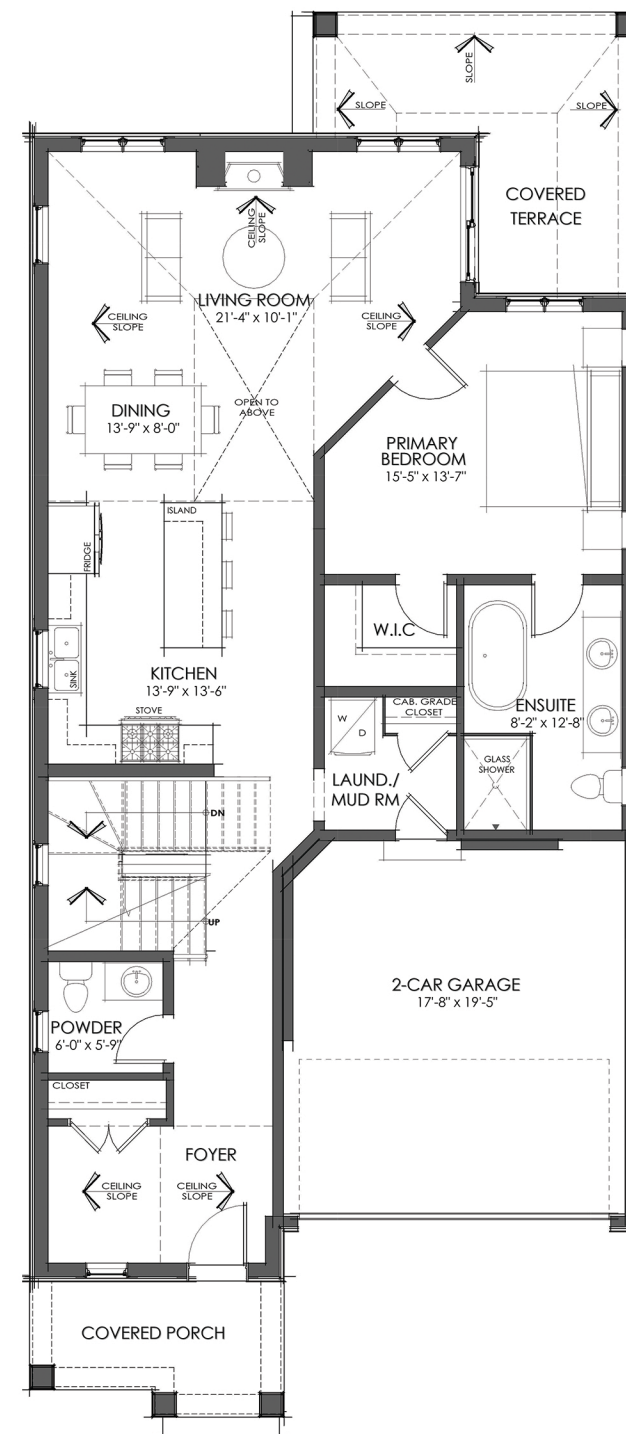

THE VIGNETO

39 ft. Lot | 2103 sq.ft.

MAIN FLOOR
1380 sq. ft.

SECOND FLOOR
723 sq. ft.

BUNGALOW LOFT

Specifications and plans are subject to change without notice. E. & O. E. Actual usable floor space may vary from that stated. Renderings are artist's concept and may show optional features which are not included in the base price.